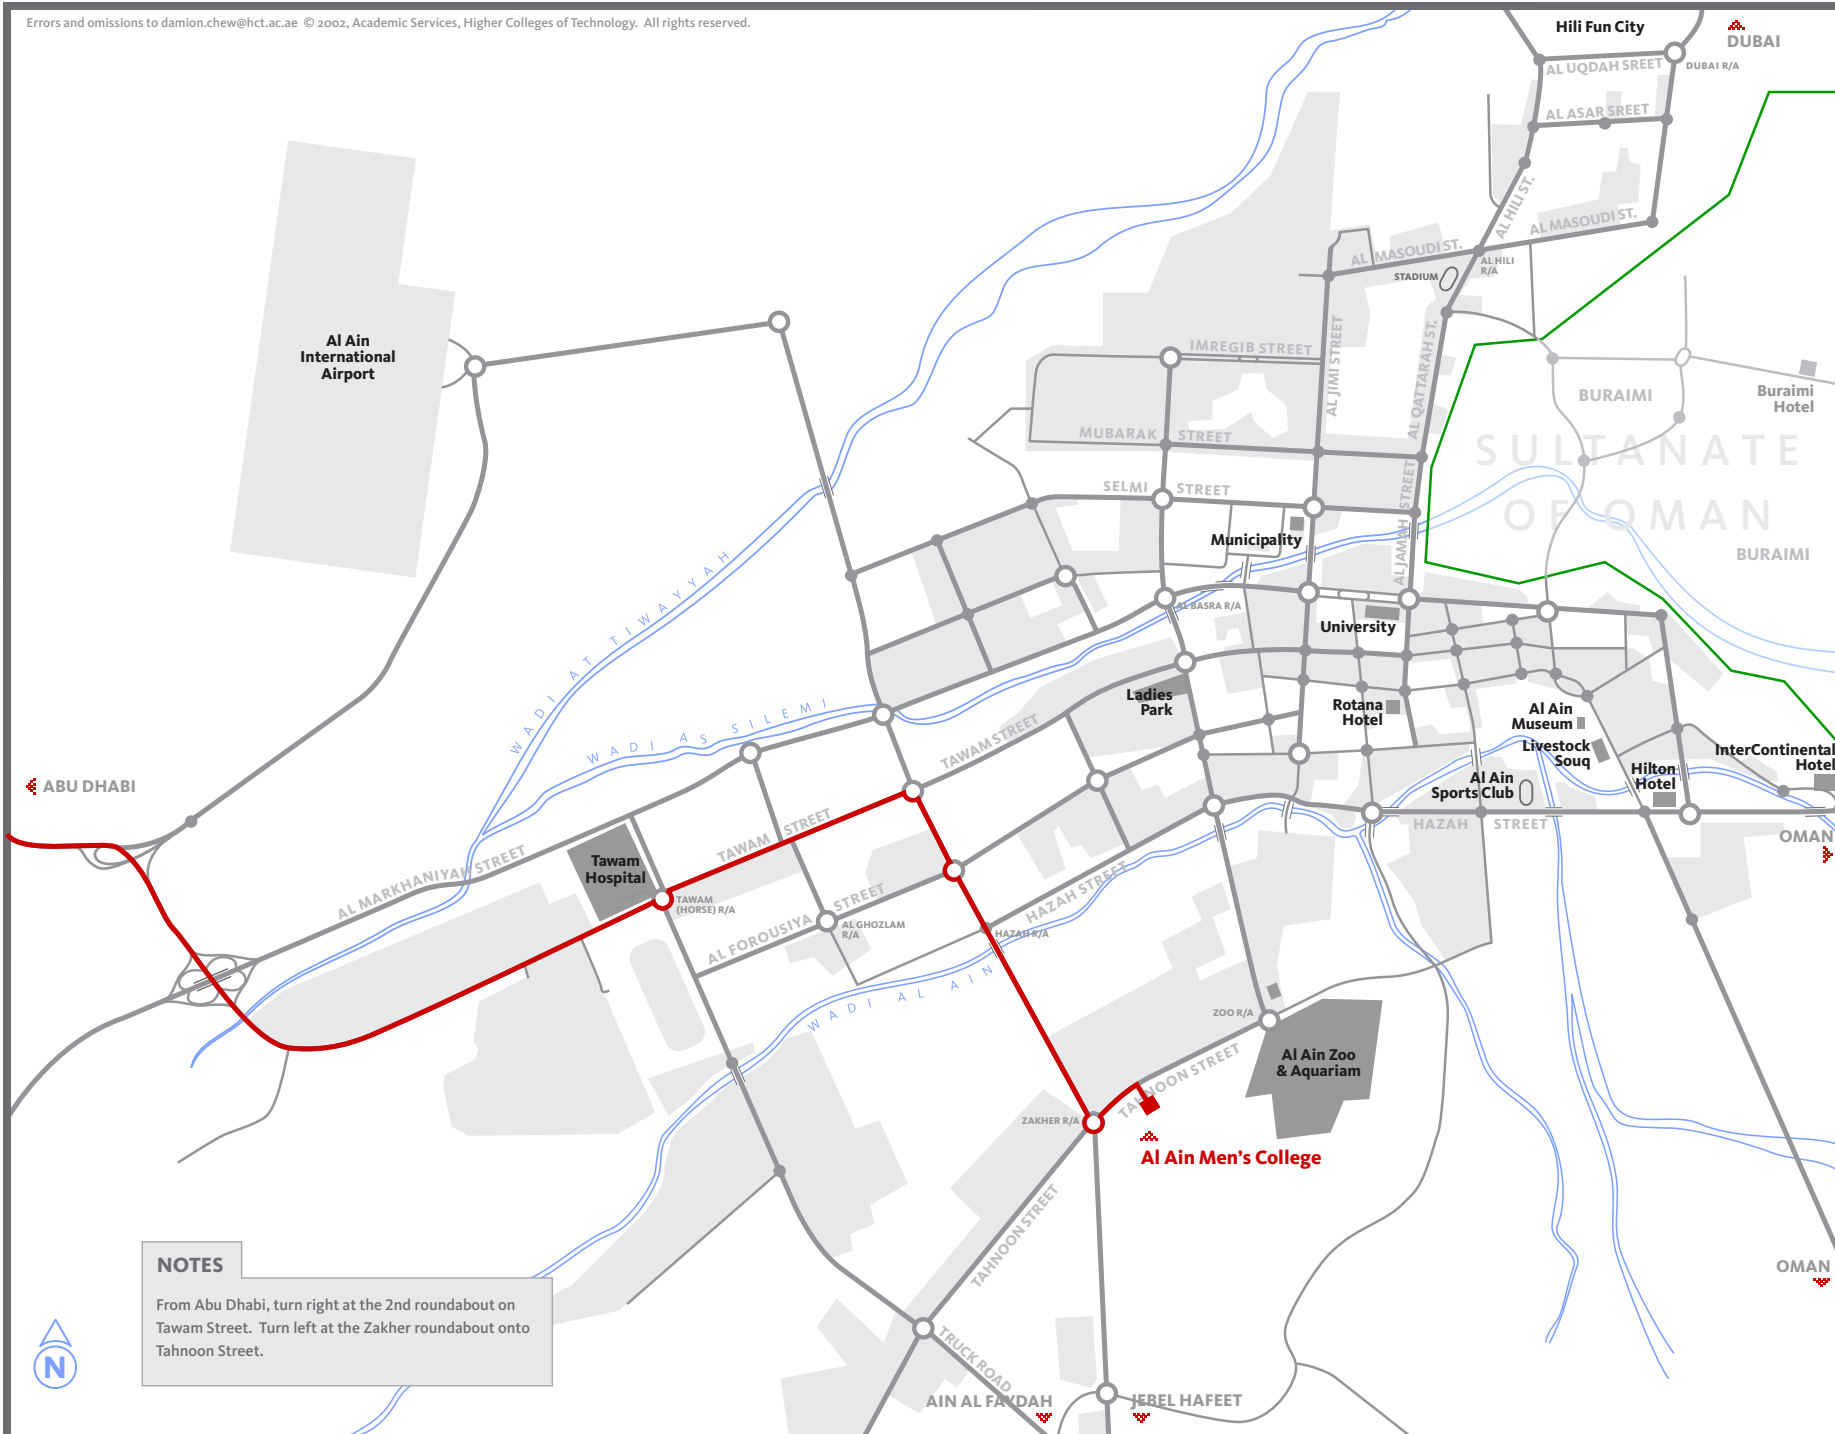

| | LOCATION | FROM | |
|---|----------|-----------|-------------------------|
| 1 | AAMC | ABU DHABI | DUBAI/NORTHERN EMIRATES |
| 2 | AAWC | ABU DHABI | DUBAI/NORTHERN EMIRATES |

AL AIN
HIGHER COLLEGES OF TECHNOLOGY

NOTES

Follow suggested route which passes the Al Ain Rotana Hotel. Alternatively, follow signs for the Hilton Hotel and navigate from there along Hazah Street toward the Al Ain Zoo and Aquarium. Turn right at the Zoo roundabout, then u-turn at the Zakher roundabout.