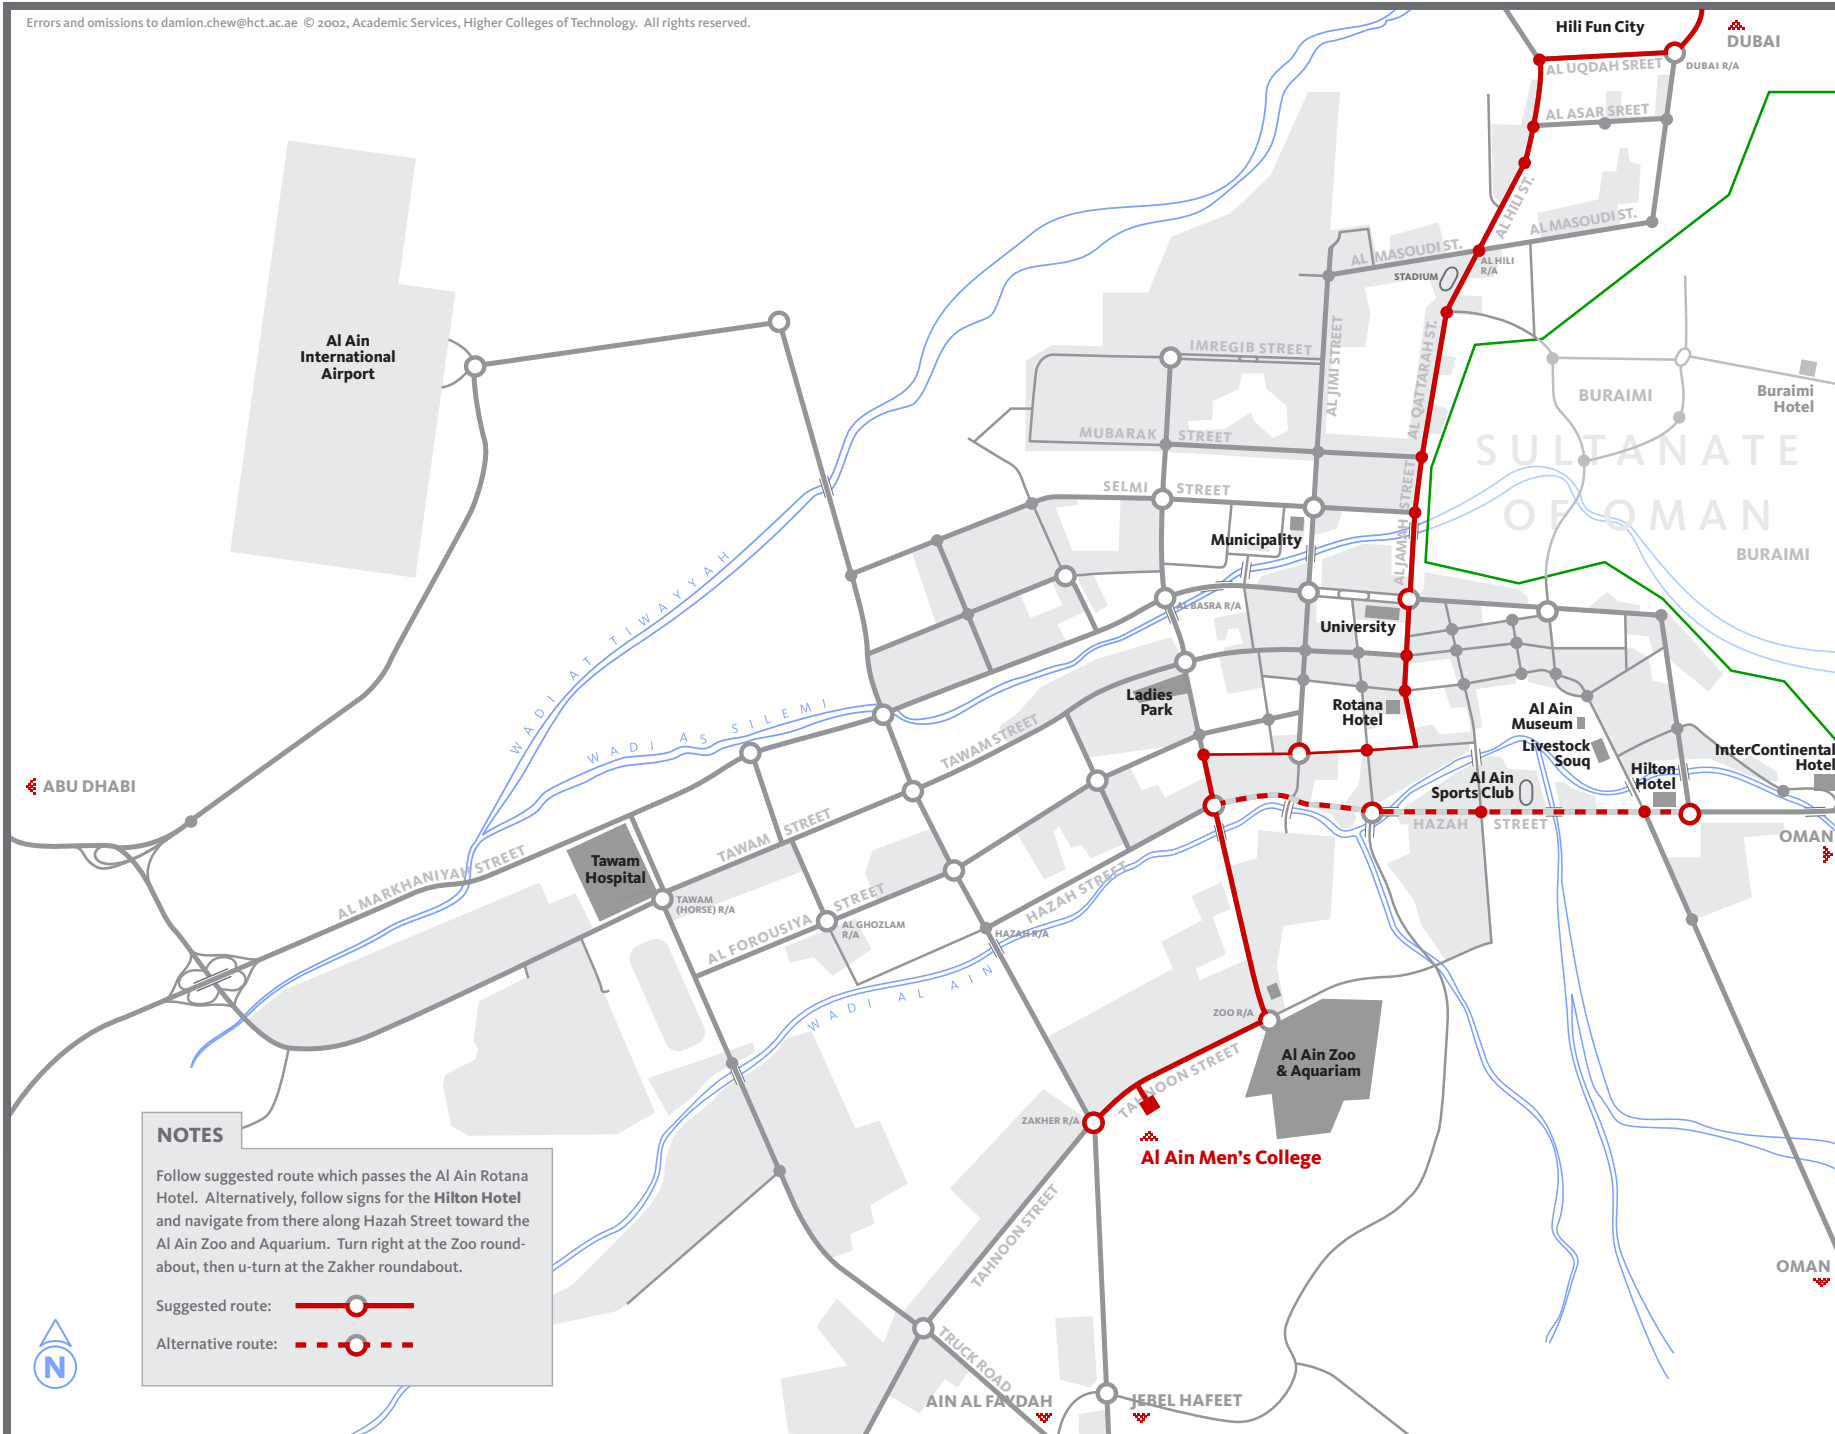

| | LOCATION | FROM | |
|---|----------|-----------|-------------------------|
| 1 | AAMC | ABU DHABI | DUBAI/NORTHERN EMIRATES |
| 2 | AAWC | ABU DHABI | DUBAI/NORTHERN EMIRATES |

AL AIN
HIGHER COLLEGES OF TECHNOLOGY

NOTES

From Abu Dhabi, turn right at the 2nd roundabout on Tawam Street. Turn left at the Zakher roundabout onto Tahnoon Street.

AL AIN MEN'S COLLEGE
HIGHER COLLEGES OF TECHNOLOGY

PO BOX: 17155 TEL: (03) 782 0888 FAX: (03) 782 0099

NOTES

Follow suggested route which passes the Al Ain Rotana Hotel. Alternatively, follow signs for the Hilton Hotel and navigate from there along Hazah Street toward the Al Ain Zoo and Aquarium. Turn right at the Zoo roundabout, then u-turn at the Zakher roundabout.