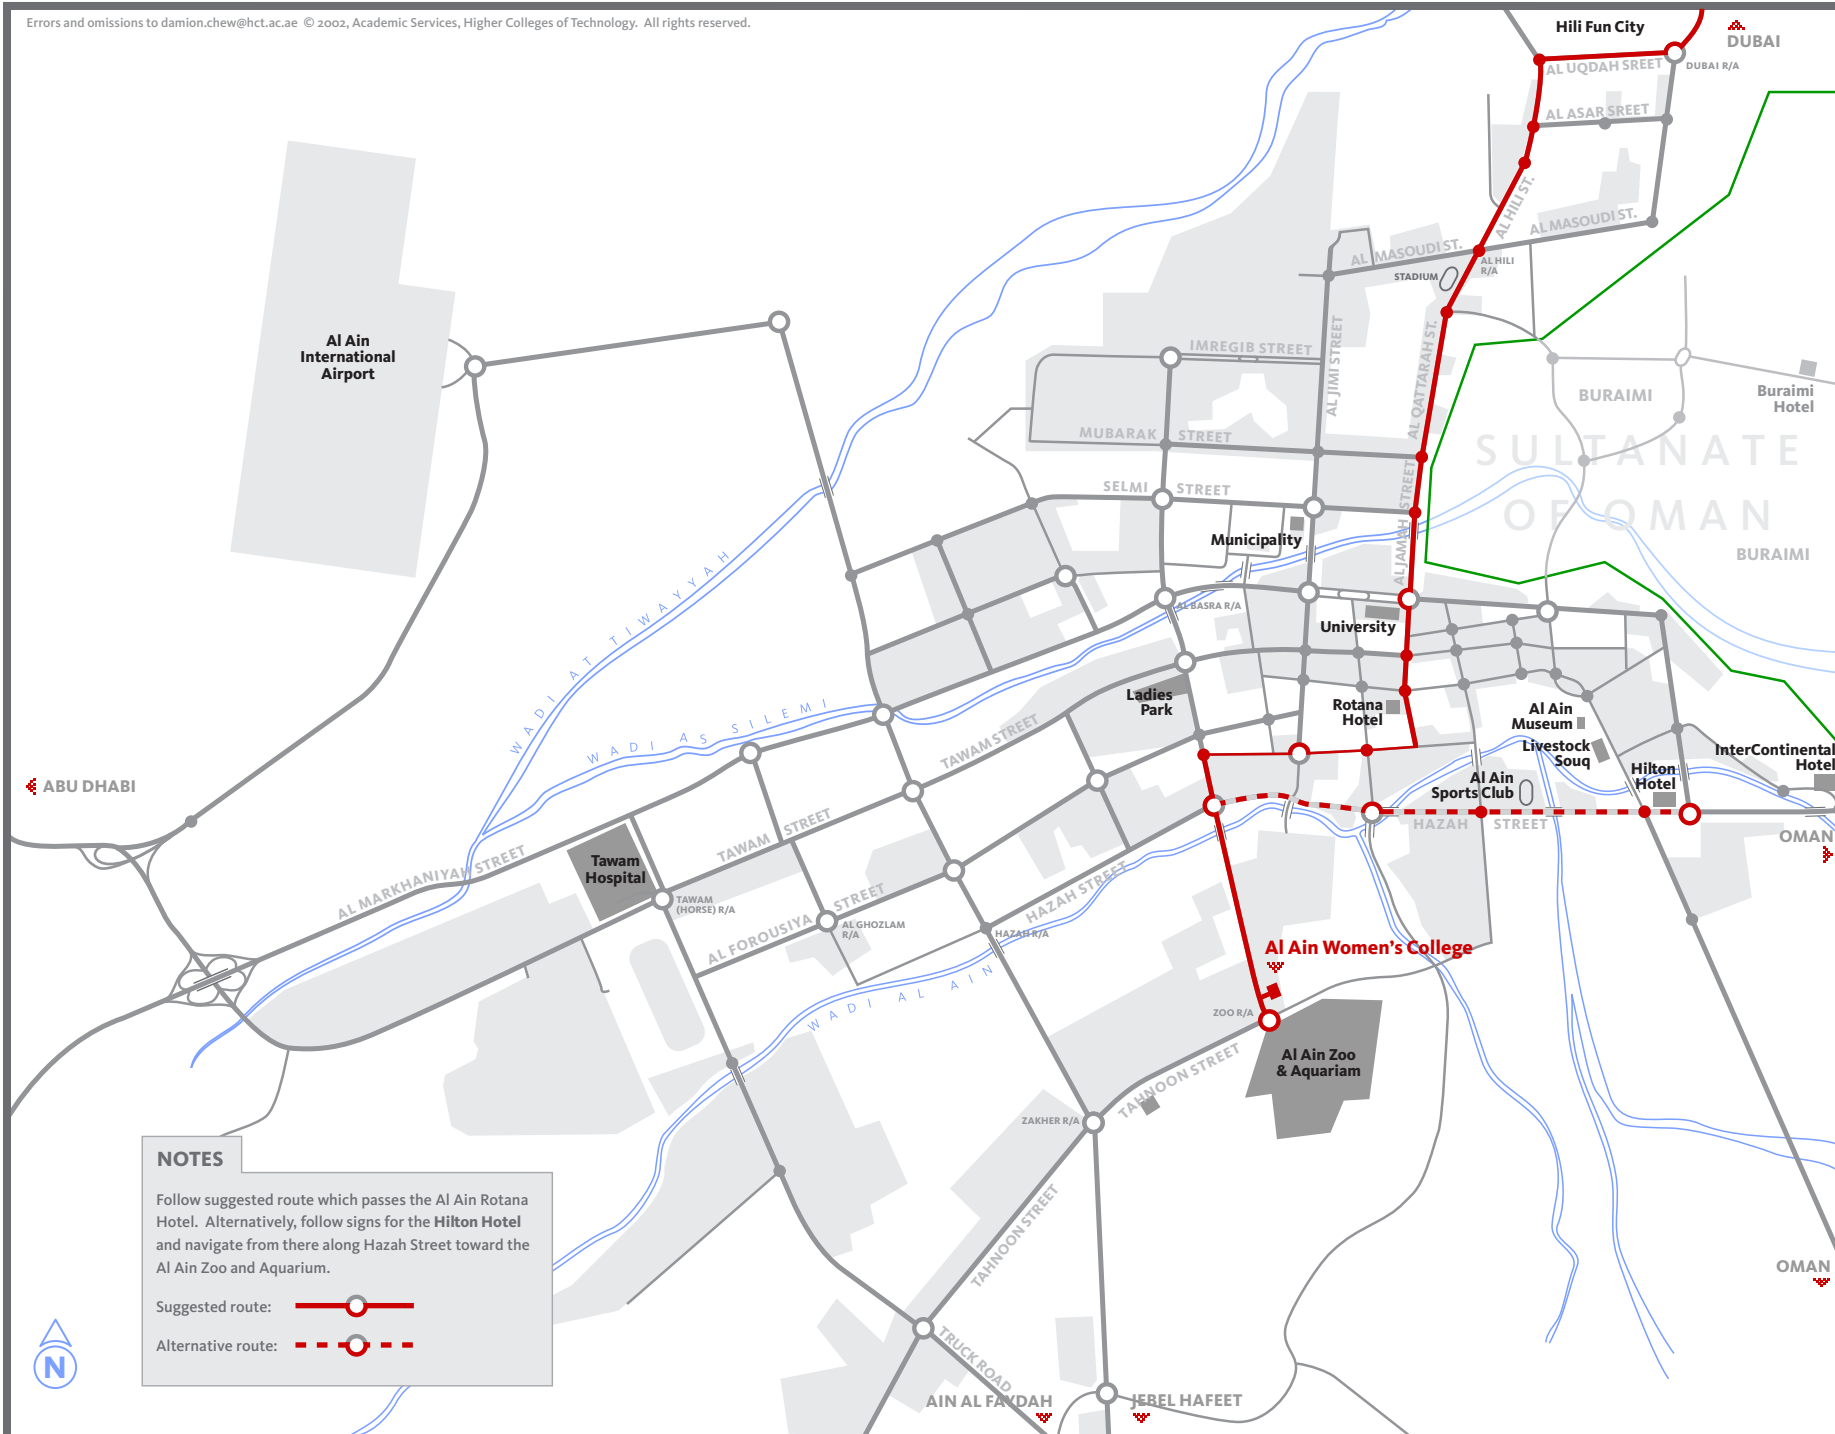

NOTES

Follow suggested route which passes the Al Ain Rotana Hotel. Alternatively, follow signs for the Hilton Hotel and navigate from there along Hazah Street toward the Al Ain Zoo and Aquarium.

Suggested route:

Alternative route:

**AL AIN WOMEN'S COLLEGE
HIGHER COLLEGES OF TECHNOLOGY**

PO BOX: 17258 TEL: (03) 782 0777 FAX: (03) 782 0766