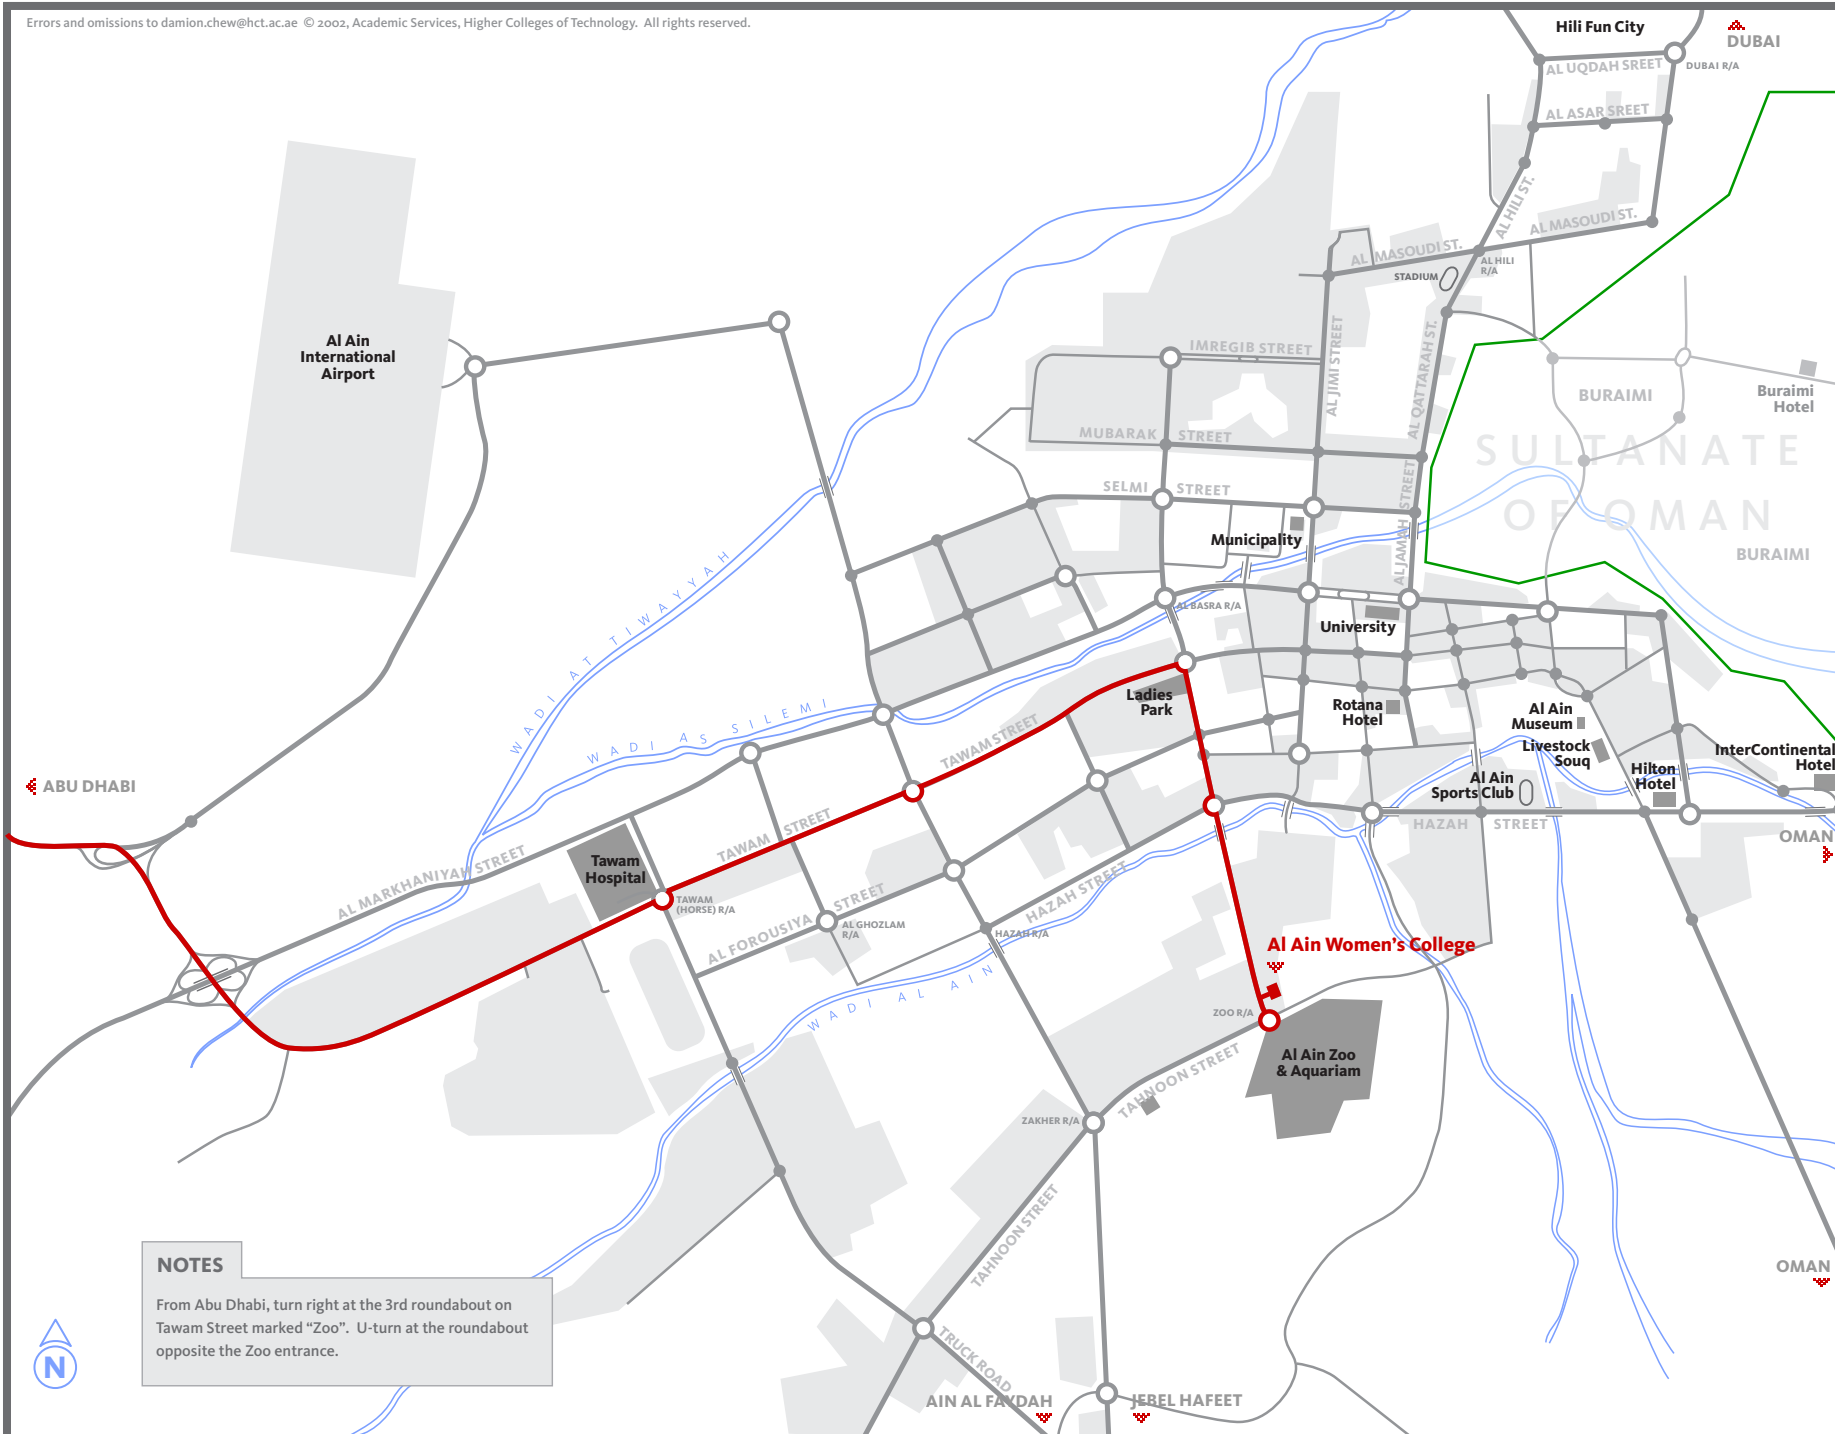

NOTES

From Abu Dhabi, turn right at the 3rd roundabout on Tawam Street marked "Zoo". U-turn at the roundabout opposite the Zoo entrance.

**AL AIN WOMEN'S COLLEGE
HIGHER COLLEGES OF TECHNOLOGY**

PO BOX: 17258 TEL: (03) 782 0777 FAX: (03) 782 0766