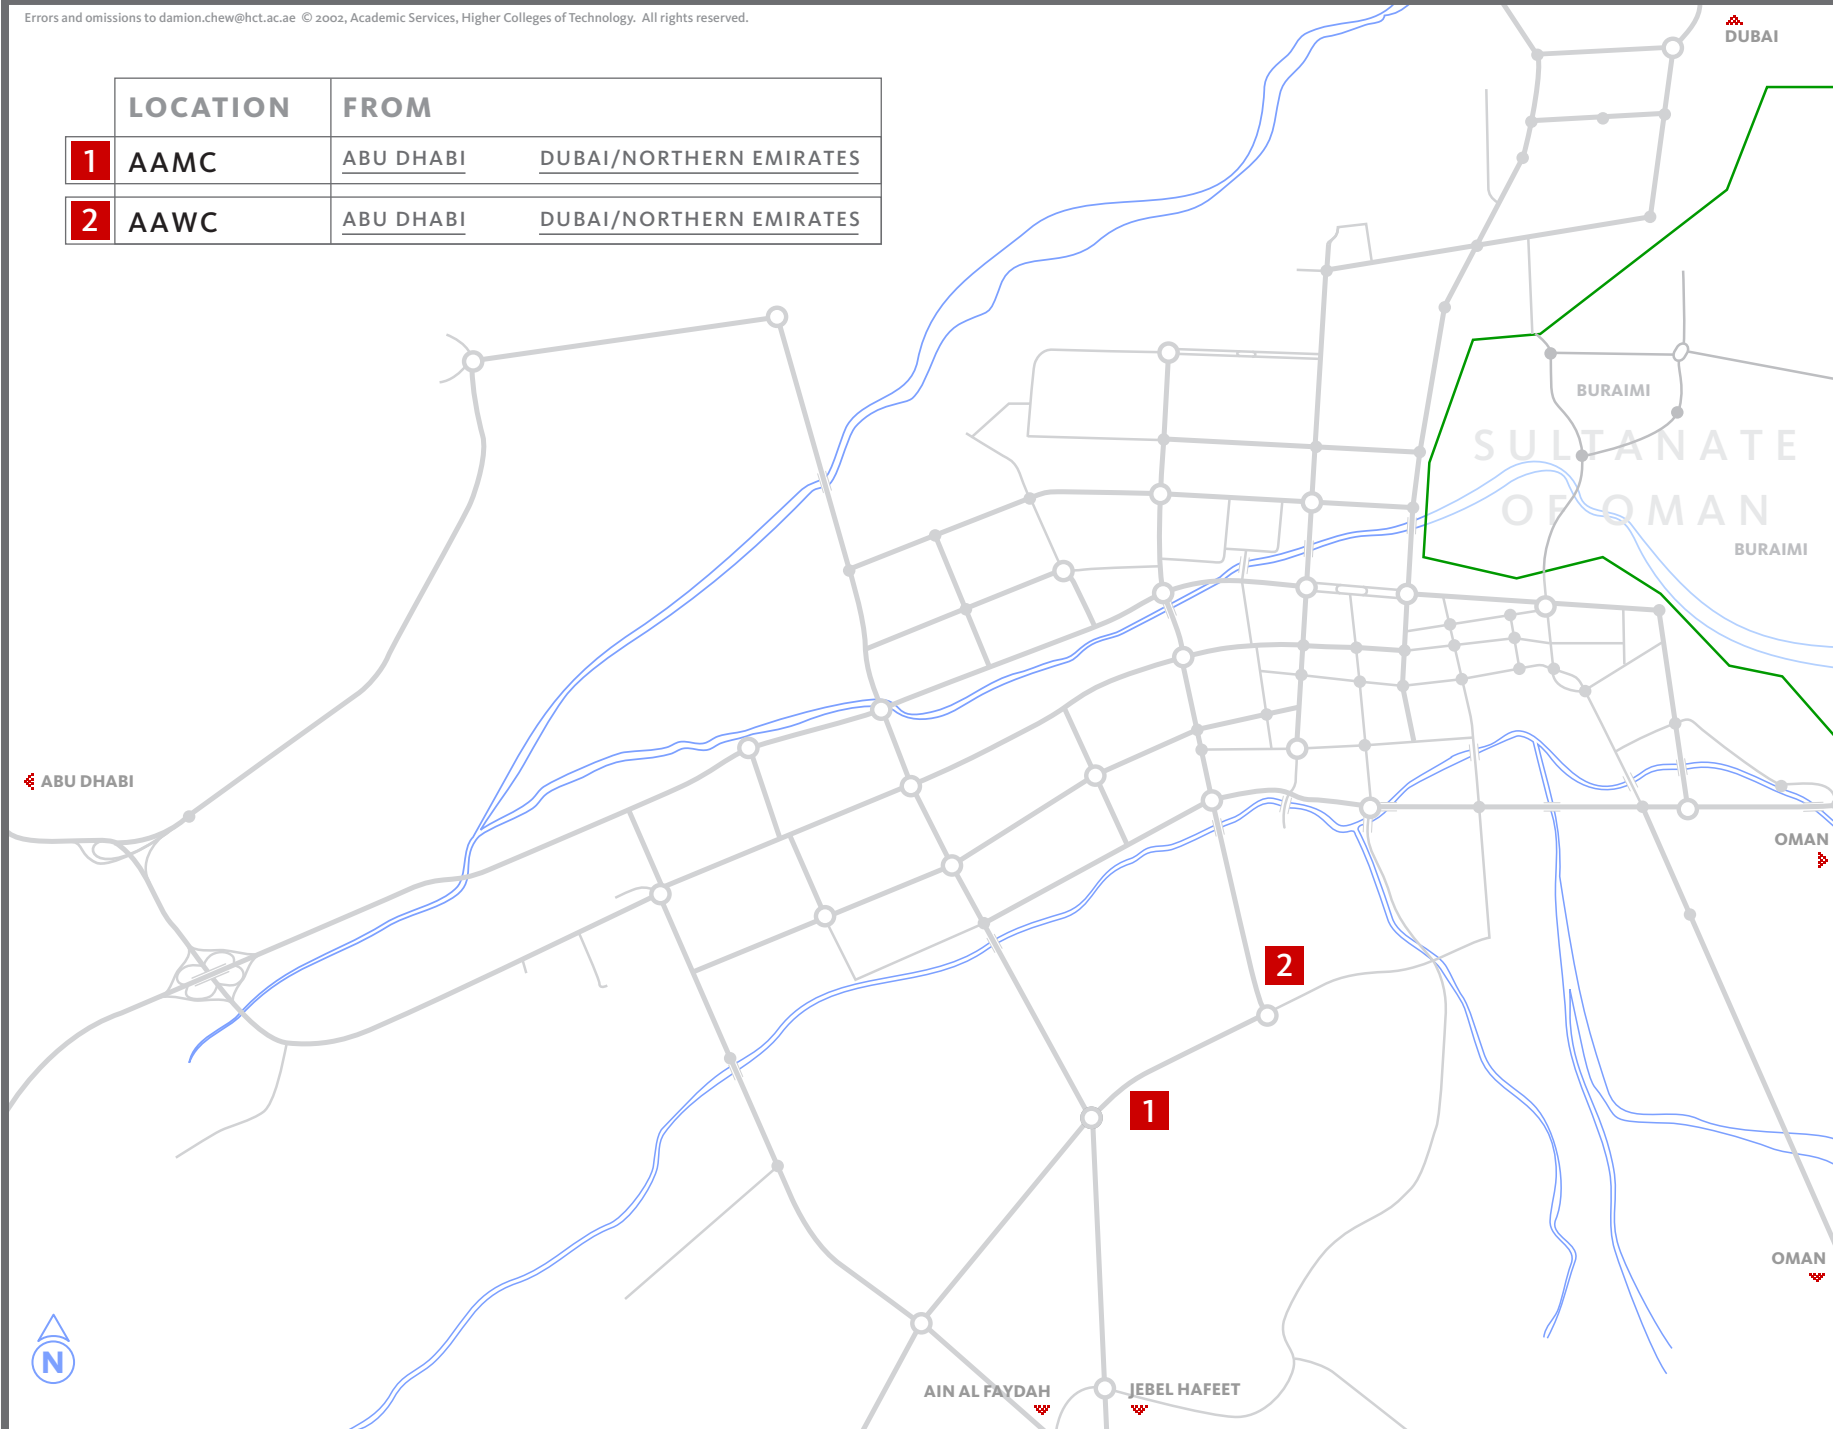

| | LOCATION | FROM | |
|---|----------|-----------|-------------------------|
| 1 | AAMC | ABU DHABI | DUBAI/NORTHERN EMIRATES |
| 2 | AAWC | ABU DHABI | DUBAI/NORTHERN EMIRATES |

AL AIN
HIGHER COLLEGES OF TECHNOLOGY

NOTES

From Abu Dhabi, turn right at the 2nd roundabout on Tawam Street. Turn left at the Zakher roundabout onto Tahnoon Street.

AL AIN MEN'S COLLEGE
HIGHER COLLEGES OF TECHNOLOGY

PO BOX: 17155 TEL: (03) 782 0888 FAX: (03) 782 0099

NOTES

Follow suggested route which passes the Al Ain Rotana Hotel. Alternatively, follow signs for the Hilton Hotel and navigate from there along Hazah Street toward the Al Ain Zoo and Aquarium. Turn right at the Zoo roundabout, then u-turn at the Zakher roundabout.