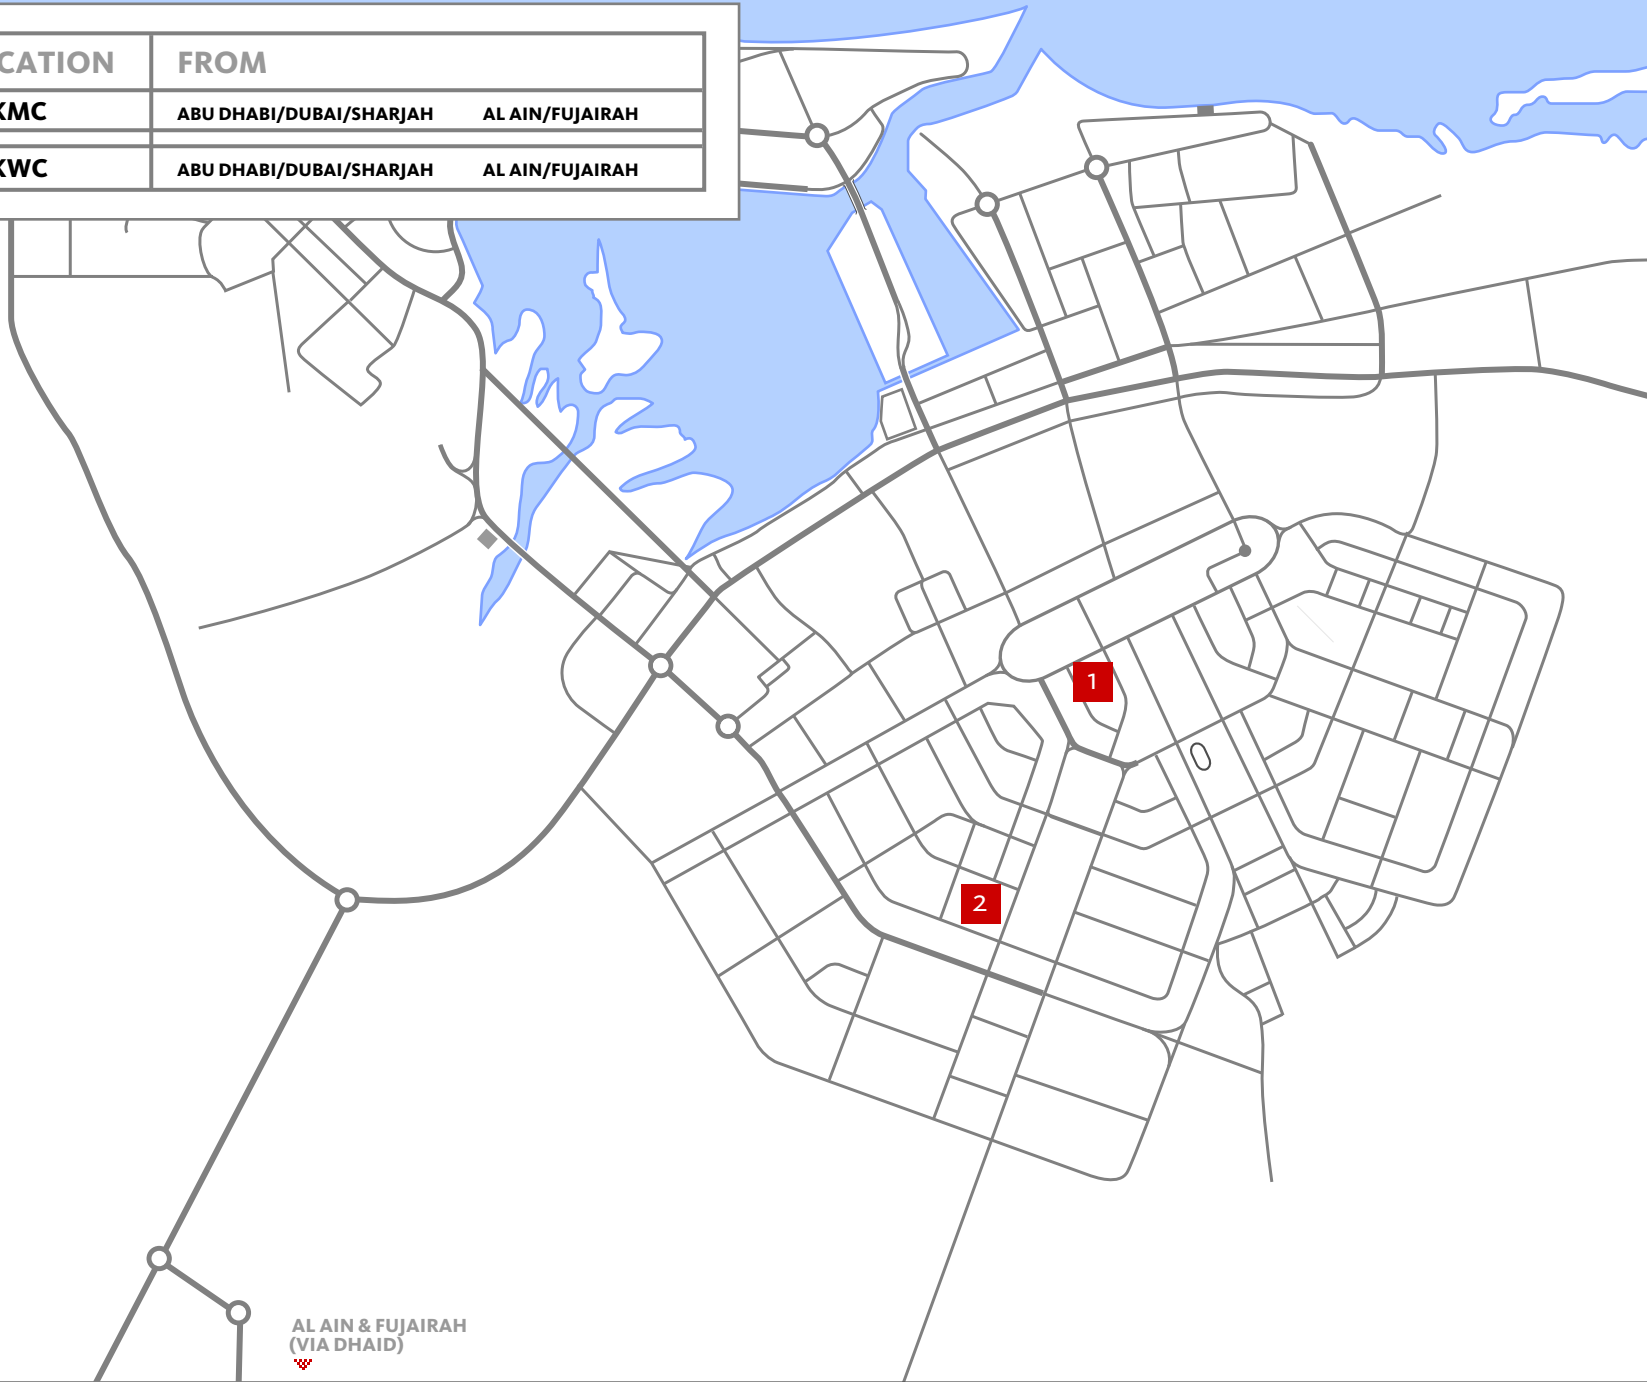

	LOCATION	FROM
1	RAKMC	ABU DHABI/DUBAI/SHARJAH AL AIN/FUJAIRAH
2	RAKWC	ABU DHABI/DUBAI/SHARJAH AL AIN/FUJAIRAH

SHARJAH, DUBAI
ABU DHABI

AL AIN & FUJAIRAH
(VIA DHAID)

RAS AL KHAIMAH
HIGHER COLLEGES OF TECHNOLOGY

Locating RAK Men's College while coming from Al Ain and Fujairah

NOTES
 Turn left from the Khatt Roundabout and right from the RAK Airport Roundabout. Take a right from the Karran Roundabout till the Lantern R/A. Take a right at the Lantern R/A and go straight from the Pot R/A. Turn left at the first traffic light and continue straight. The road curves right till the Ras Al Khaimah Men's College is reached.

RAS AL KHAIMAH MEN S COLLEGE
HIGHER COLLEGES OF TECHNOLOGY

PO BOX: 4793 TEL: (07) 246 2999 FAX: (07) 246 1611

Locating RAK Men's College while coming from Abu Dhabi, Dubai and Sharjah

NOTES
 Turn right at the Clock Roundabout. Drive past the RAK Hotel and Police Officers Club (on the left) and turn right at the next roundabout. Drive past Tower Links Golf Club and go straight at the Lantern Roundabout and the Pot Roundabout. Turn left at the first traffic light and continue straight till the Ras Al Khaimah Men's College is reached.