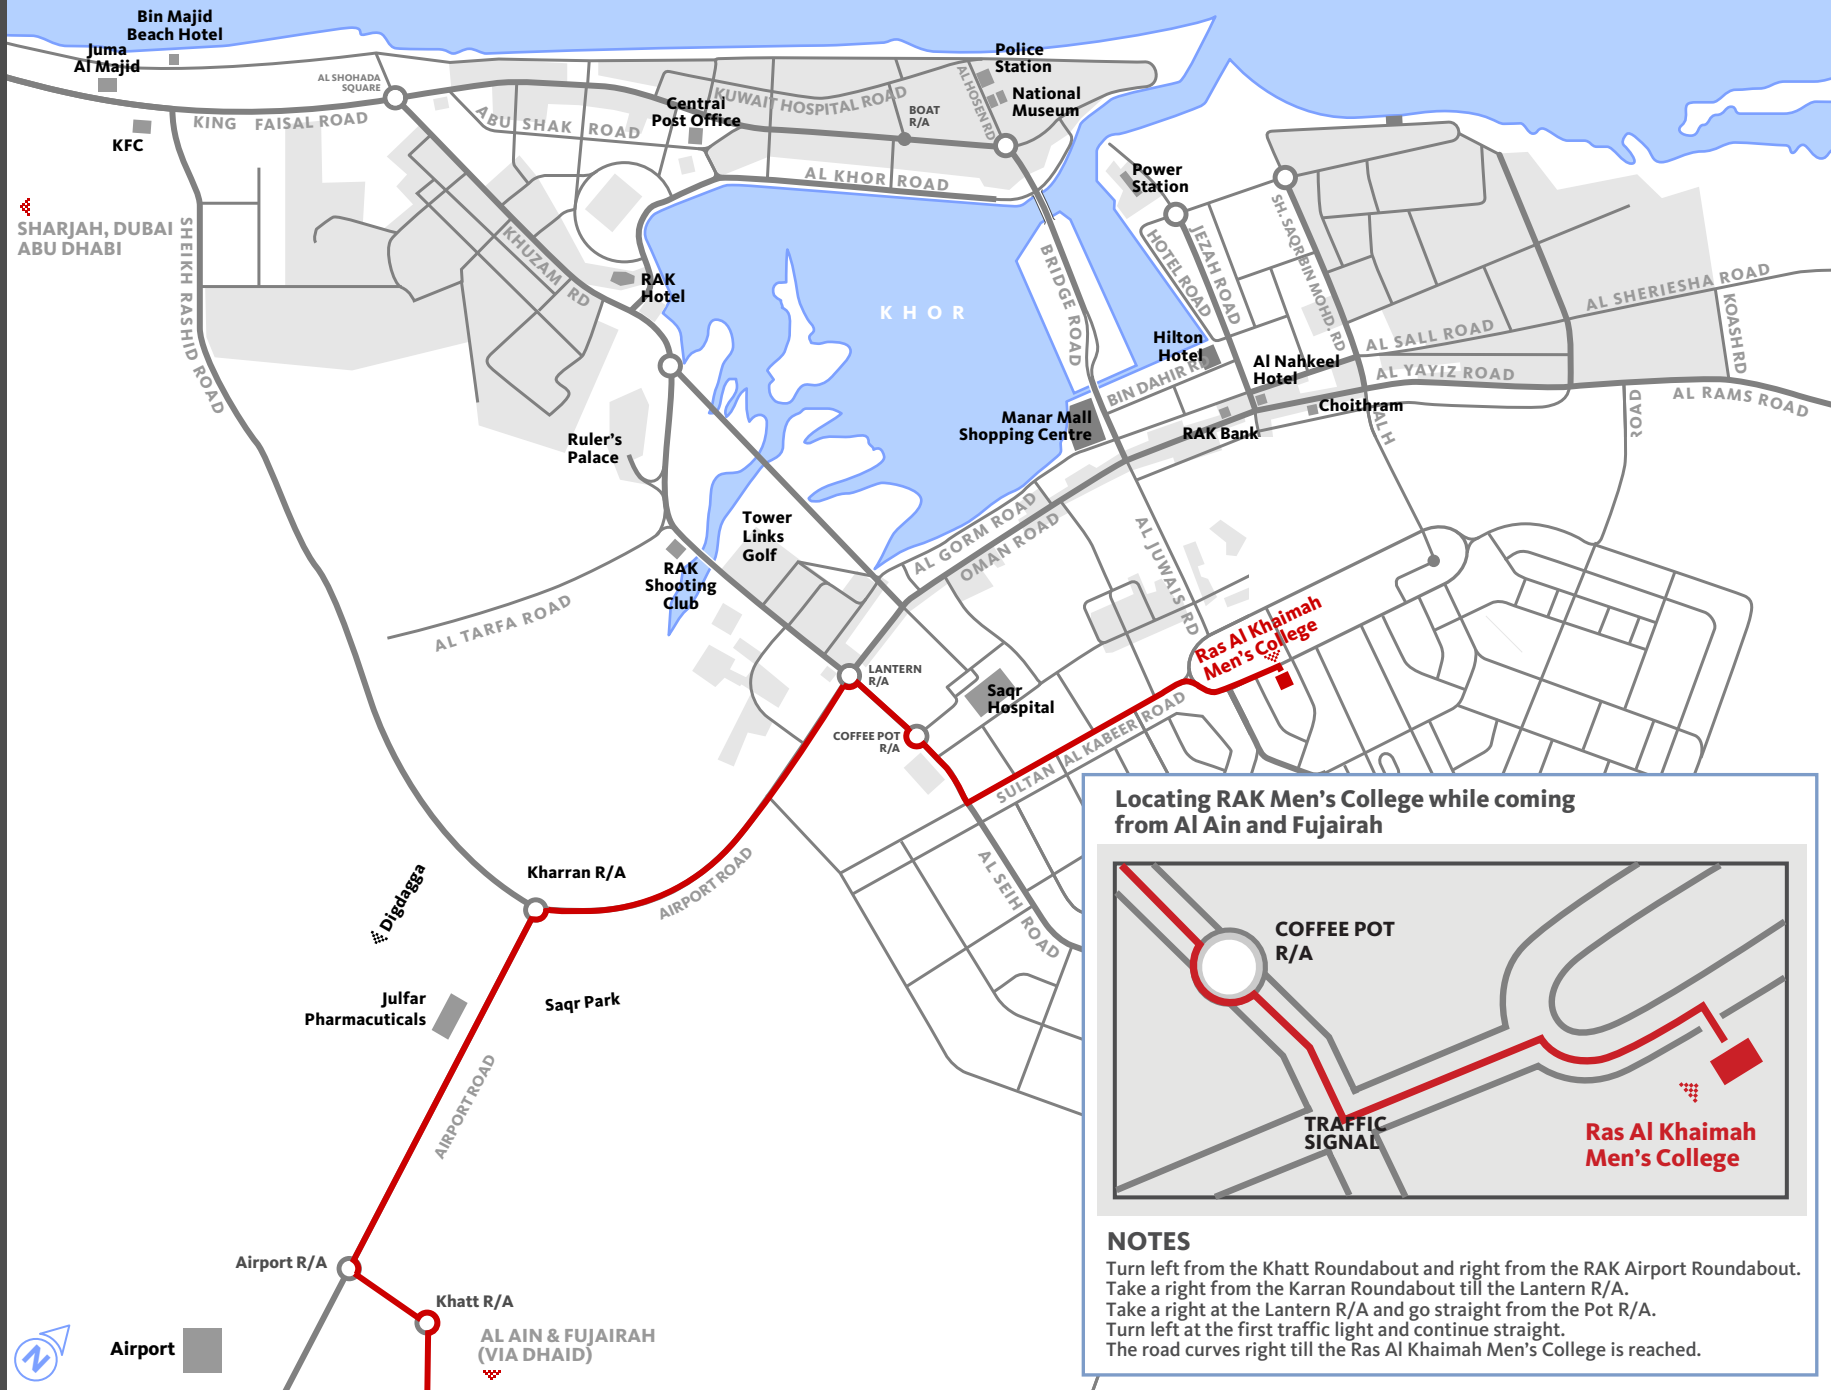

	LOCATION	FROM
1	RAKMC	ABU DHABI/DUBAI/SHARJAH AL AIN/FUJAIRAH
2	RAKWC	ABU DHABI/DUBAI/SHARJAH AL AIN/FUJAIRAH

SHARJAH, DUBAI
ABU DHABI

AL AIN & FUJAIRAH
(VIA DHAID)

RAS AL KHAIMAH
HIGHER COLLEGES OF TECHNOLOGY

Locating RAK Men's College while coming from Al Ain and Fujairah

NOTES
 Turn left from the Khatt Roundabout and right from the RAK Airport Roundabout. Take a right from the Karran Roundabout till the Lantern R/A. Take a right at the Lantern R/A and go straight from the Pot R/A. Turn left at the first traffic light and continue straight. The road curves right till the Ras Al Khaimah Men's College is reached.

RAS AL KHAIMAH MEN S COLLEGE
HIGHER COLLEGES OF TECHNOLOGY

PO BOX: 4793 TEL: (07) 246 2999 FAX: (07) 246 1611

Locating RAK Men's College while coming from Abu Dhabi, Dubai and Sharjah

NOTES
 Turn right at the Clock Roundabout. Drive past the RAK Hotel and Police Officers Club (on the left) and turn right at the next roundabout. Drive past Tower Links Golf Club and go straight at the Lantern Roundabout and the Pot Roundabout. Turn left at the first traffic light and continue straight till the Ras Al Khaimah Men's College is reached.