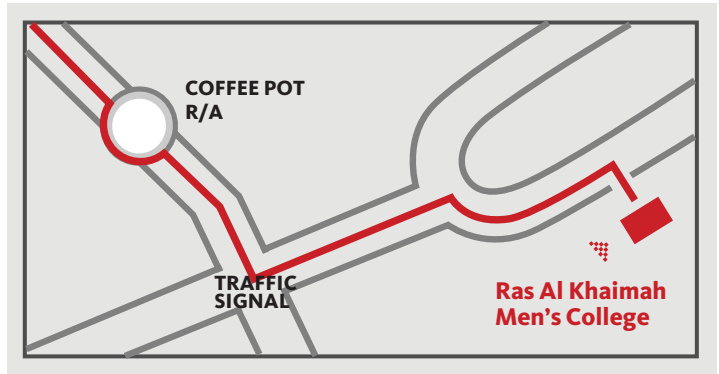

	LOCATION	FROM
1	RAKMC	ABU DHABI/DUBAI/SHARJAH AL AIN/FUJAIRAH
2	RAKWC	ABU DHABI/DUBAI/SHARJAH AL AIN/FUJAIRAH

SHARJAH, DUBAI
ABU DHABI

AL AIN & FUJAIRAH
(VIA DHAID)

RAS AL KHAIMAH
HIGHER COLLEGES OF TECHNOLOGY

Locating RAK Men's College while coming from Al Ain and Fujairah

NOTES
 Turn left from the Khatt Roundabout and right from the RAK Airport Roundabout. Take a right from the Karran Roundabout till the Lantern R/A. Take a right at the Lantern R/A and go straight from the Pot R/A. Turn left at the first traffic light and continue straight. The road curves right till the Ras Al Khaimah Men's College is reached.

RAS AL KHAIMAH MEN S COLLEGE
HIGHER COLLEGES OF TECHNOLOGY

PO BOX: 4793 TEL: (07) 246 2999 FAX: (07) 246 1611

Locating RAK Men's College while coming from Abu Dhabi, Dubai and Sharjah

NOTES
 Turn right at the Clock Roundabout. Drive past the RAK Hotel and Police Officers Club (on the left) and turn right at the next roundabout. Drive past Tower Links Golf Club and go straight at the Lantern Roundabout and the Pot Roundabout. Turn left at the first traffic light and continue straight till the Ras Al Khaimah Men's College is reached.