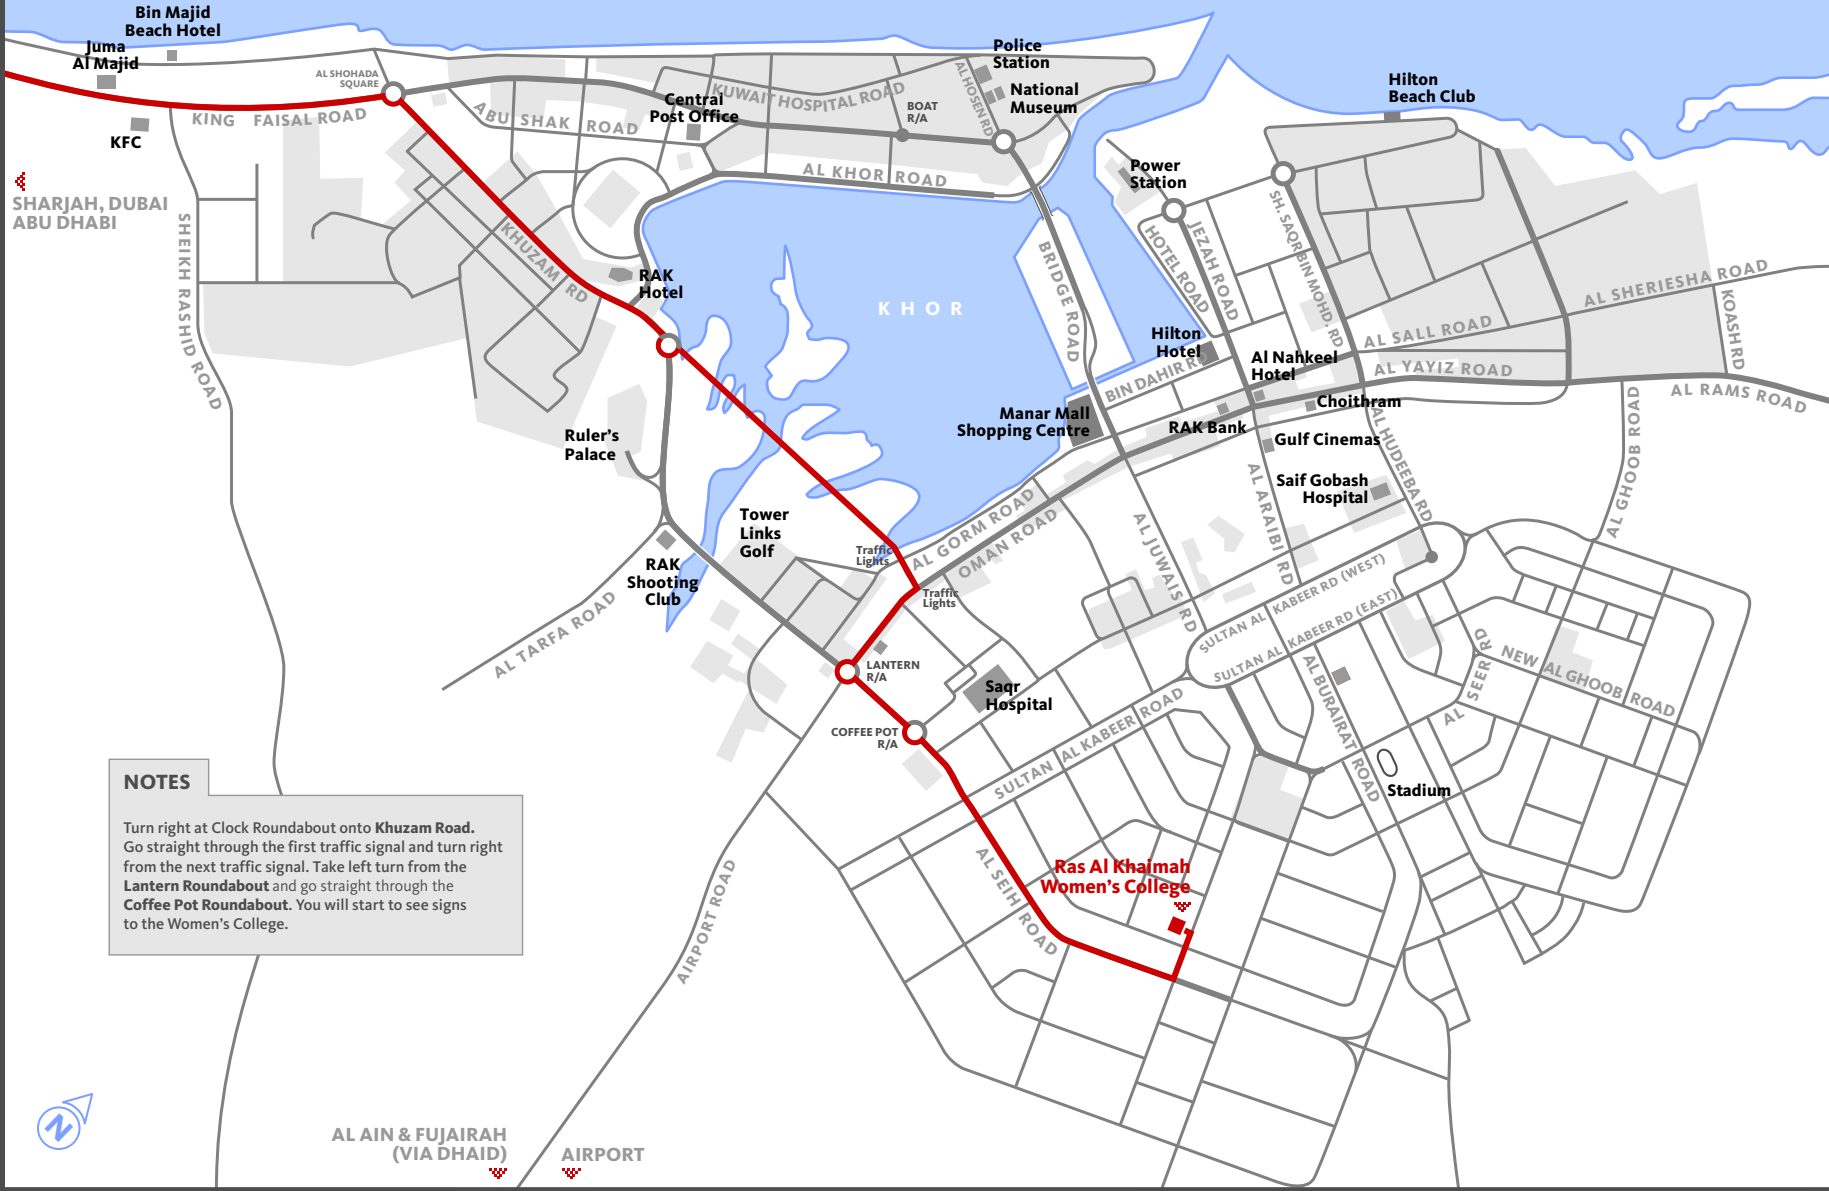

	LOCATION	FROM
1	<b>RAKMC</b>	ABU DHABI/DUBAI/SHARJAH AL AIN/FUJAIRAH
2	<b>RAKWC</b>	ABU DHABI/DUBAI/SHARJAH AL AIN/FUJAIRAH

SHARJAH, DUBAI  
ABU DHABI

AL AIN & FUJAIRAH  
(VIA DHAID)

RAS AL KHAIMAH  
HIGHER COLLEGES OF TECHNOLOGY

**NOTES**

Turn right at Clock Roundabout onto Khuzam Road. Go straight through the first traffic signal and turn right from the next traffic signal. Take left turn from the Lantern Roundabout and go straight through the Coffee Pot Roundabout. You will start to see signs to the Women's College.

AL AIN & FUJAIRAH (VIA DHAID)

AIRPORT

**NOTES**

Enter RAK via Airport Road.  
Turn right at the Lantern Roundabout.  
Go straight through the Coffee Pot Roundabout.  
You will start to see signs to the Women's College.

AL AIN & FUJAIRAH (VIA DHAlD) AIRPORT