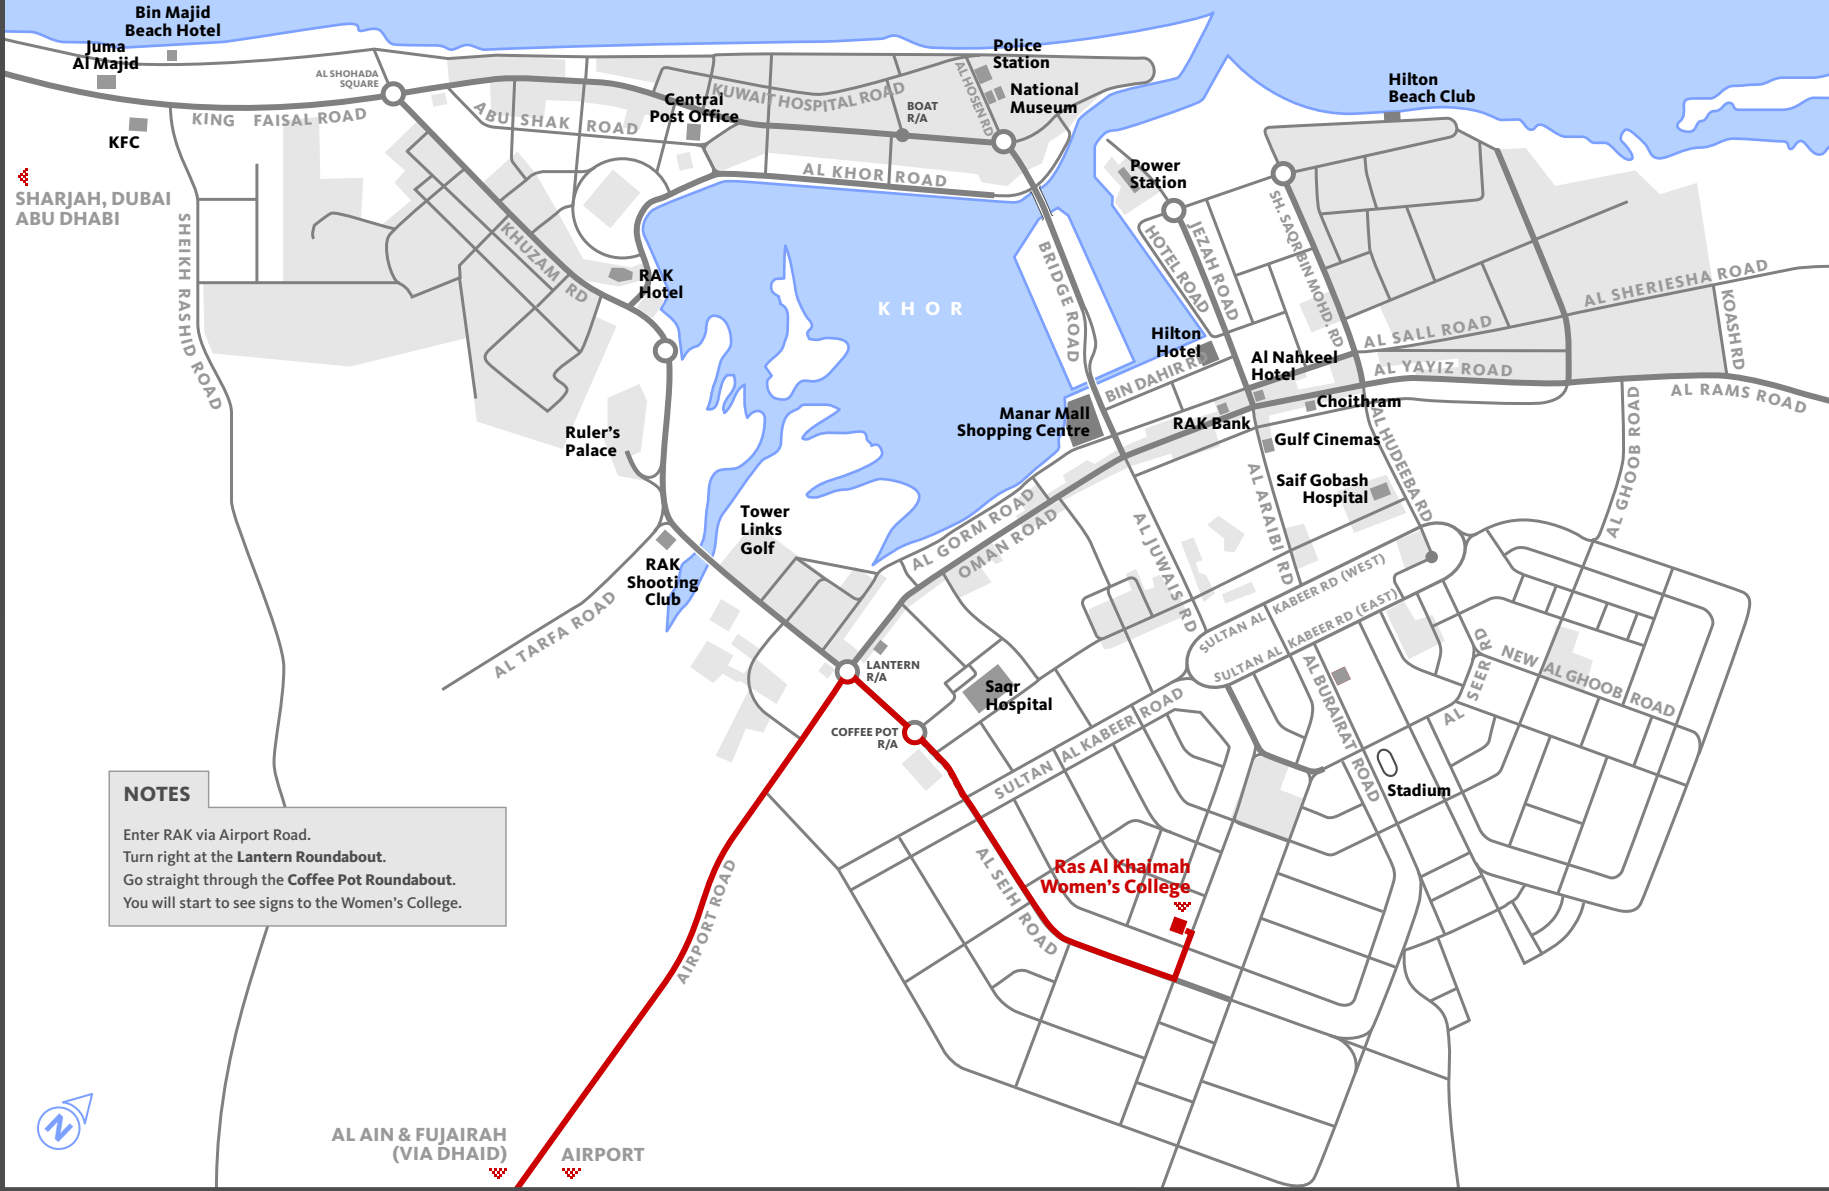

	LOCATION	FROM
1	<b>RAKMC</b>	ABU DHABI/DUBAI/SHARJAH AL AIN/FUJAIRAH
2	<b>RAKWC</b>	ABU DHABI/DUBAI/SHARJAH AL AIN/FUJAIRAH

SHARJAH, DUBAI  
ABU DHABI

AL AIN & FUJAIRAH  
(VIA DHAID)

RAS AL KHAIMAH  
HIGHER COLLEGES OF TECHNOLOGY

**NOTES**

Turn right at Clock Roundabout onto Khuzam Road. Go straight through the first traffic signal and turn right from the next traffic signal. Take left turn from the Lantern Roundabout and go straight through the Coffee Pot Roundabout. You will start to see signs to the Women's College.

AL AIN & FUJAIRAH (VIA DHAID)

AIRPORT

**NOTES**

Enter RAK via Airport Road.  
Turn right at the Lantern Roundabout.  
Go straight through the Coffee Pot Roundabout.  
You will start to see signs to the Women's College.