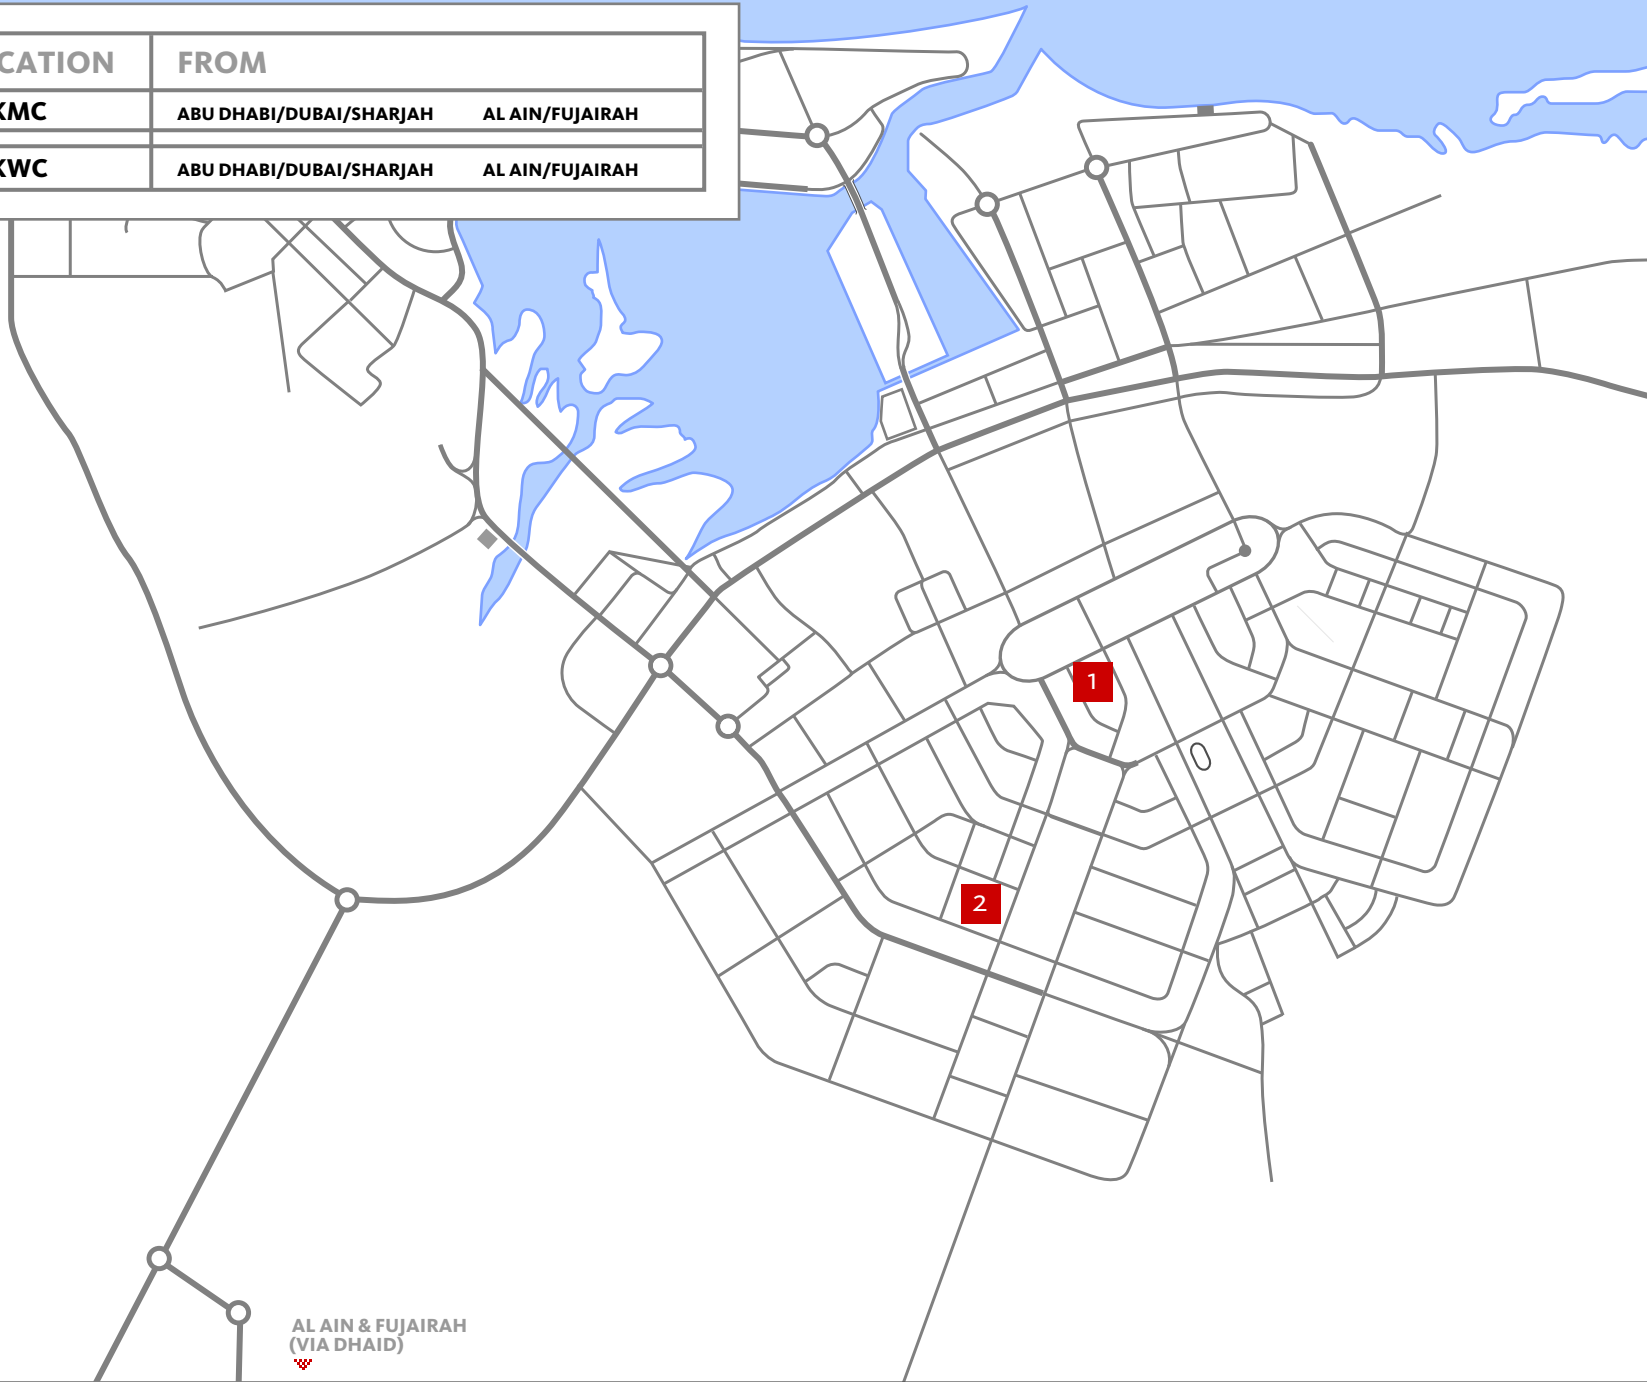

	LOCATION	FROM
1	<b>RAKMC</b>	ABU DHABI/DUBAI/SHARJAH AL AIN/FUJAIRAH
2	<b>RAKWC</b>	ABU DHABI/DUBAI/SHARJAH AL AIN/FUJAIRAH

SHARJAH, DUBAI  
ABU DHABI

AL AIN & FUJAIRAH  
(VIA DHAID)

RAS AL KHAIMAH  
HIGHER COLLEGES OF TECHNOLOGY

**NOTES**

Turn right at Clock Roundabout onto Khuzam Road. Go straight through the first traffic signal and turn right from the next traffic signal. Take left turn from the Lantern Roundabout and go straight through the Coffee Pot Roundabout. You will start to see signs to the Women's College.

AL AIN & FUJAIRAH (VIA DHAID)

AIRPORT

**NOTES**

Enter RAK via Airport Road.  
Turn right at the Lantern Roundabout.  
Go straight through the Coffee Pot Roundabout.  
You will start to see signs to the Women's College.

AL AIN & FUJAIRAH (VIA DHAlD) AIRPORT