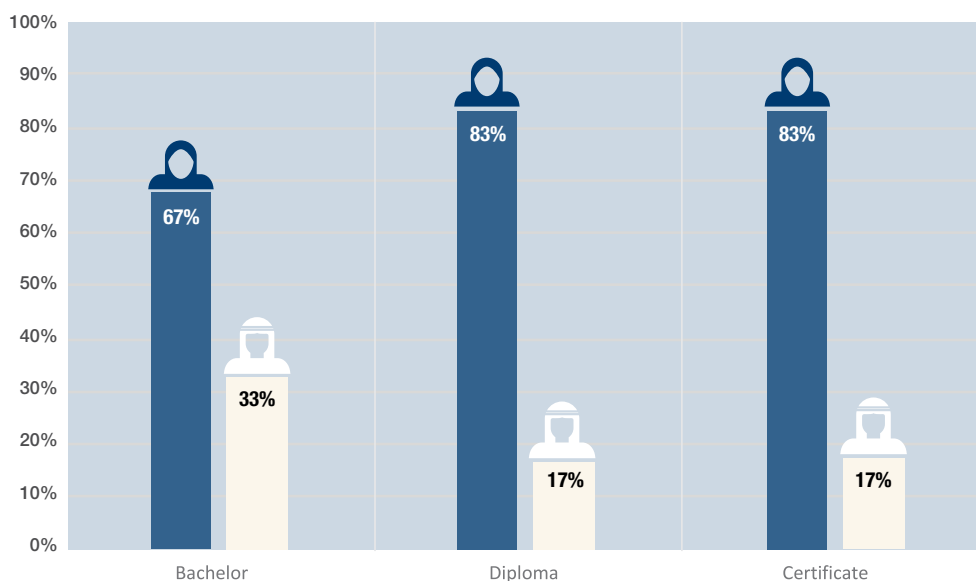

## ENROLLMENTS BY LEVEL AND GENDER

### Academic Year 2019-20

Level	Female	Male	Total
Bachelor	13,754	6,645	20,399
Certificate	482	97	579
Diploma	10	2	12
<b>Total</b>	<b>14,246</b>	<b>6,744</b>	<b>20,990</b>