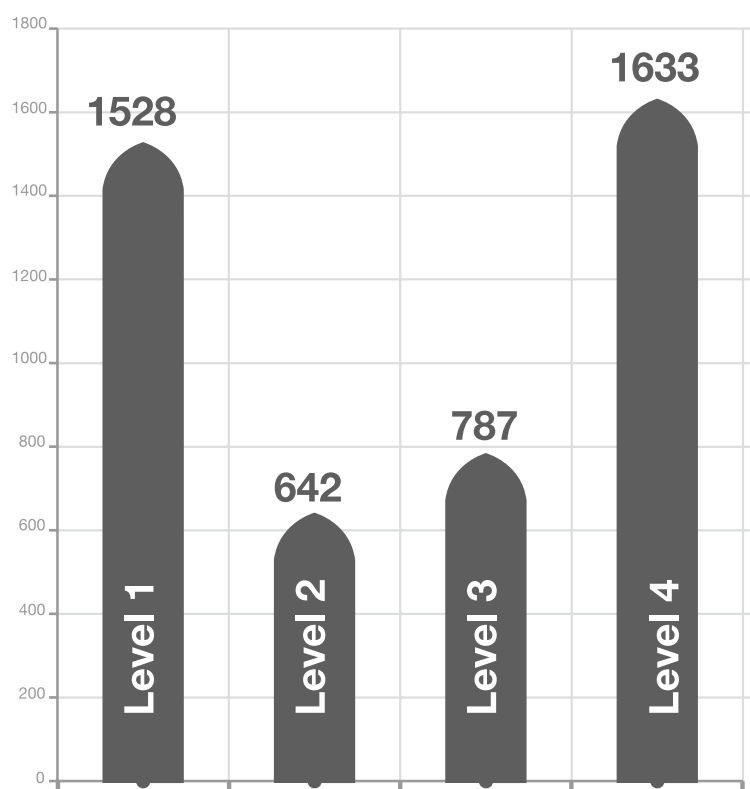

FOUNDATIONS ENROLLMENT BY CAMPUS AND LEVEL

Academic Year 2016-17

Campus	Level 1	Level 2	Level 3	Level 4	Total
Abu Dhabi Men's (ADM)	296	50	61	82	489
Abu Dhabi Women's (ADW)	111	11	12	20	154
Abu Dhabi Women's - Khalifa City (KCW)	251	71	84	82	488
Al Ain Men's (AAM)	61	25	25	65	176
Al Ain Women's (AAW)	136	46	56	87	325
Dubai Men's (DBM)	48	37	42	274	401
Dubai Women's (DBW)	41	60	131	159	391
Fujairah Men's (FJM)	51	23	10	33	117
Fujairah Women's (FJW)	166	82	79	59	386
Madinat Zayed Men's (MZM)	-	-	-	-	-
Madinat Zayed Women's (MZW)	20	3	8	16	47
Ras Al Khaimah Men's (RKM)	54	26	20	69	169
Ras Al Khaimah Women's (RKW)	118	80	91	112	401
Ruwais Men's (RWM)				2	2
Ruwais Women's (RWW)	14	13	19	14	60
Sharjah Men's (SJM)	53	44	42	185	324
Sharjah Women's (SJW)	108	71	107	374	660
Total	1528	642	787	1633	4590

*Enrollment Count as at 22 September, 2016.

Foundations Enrollment by Level

Foundations Enrollment by Campus

* MZM = Nil