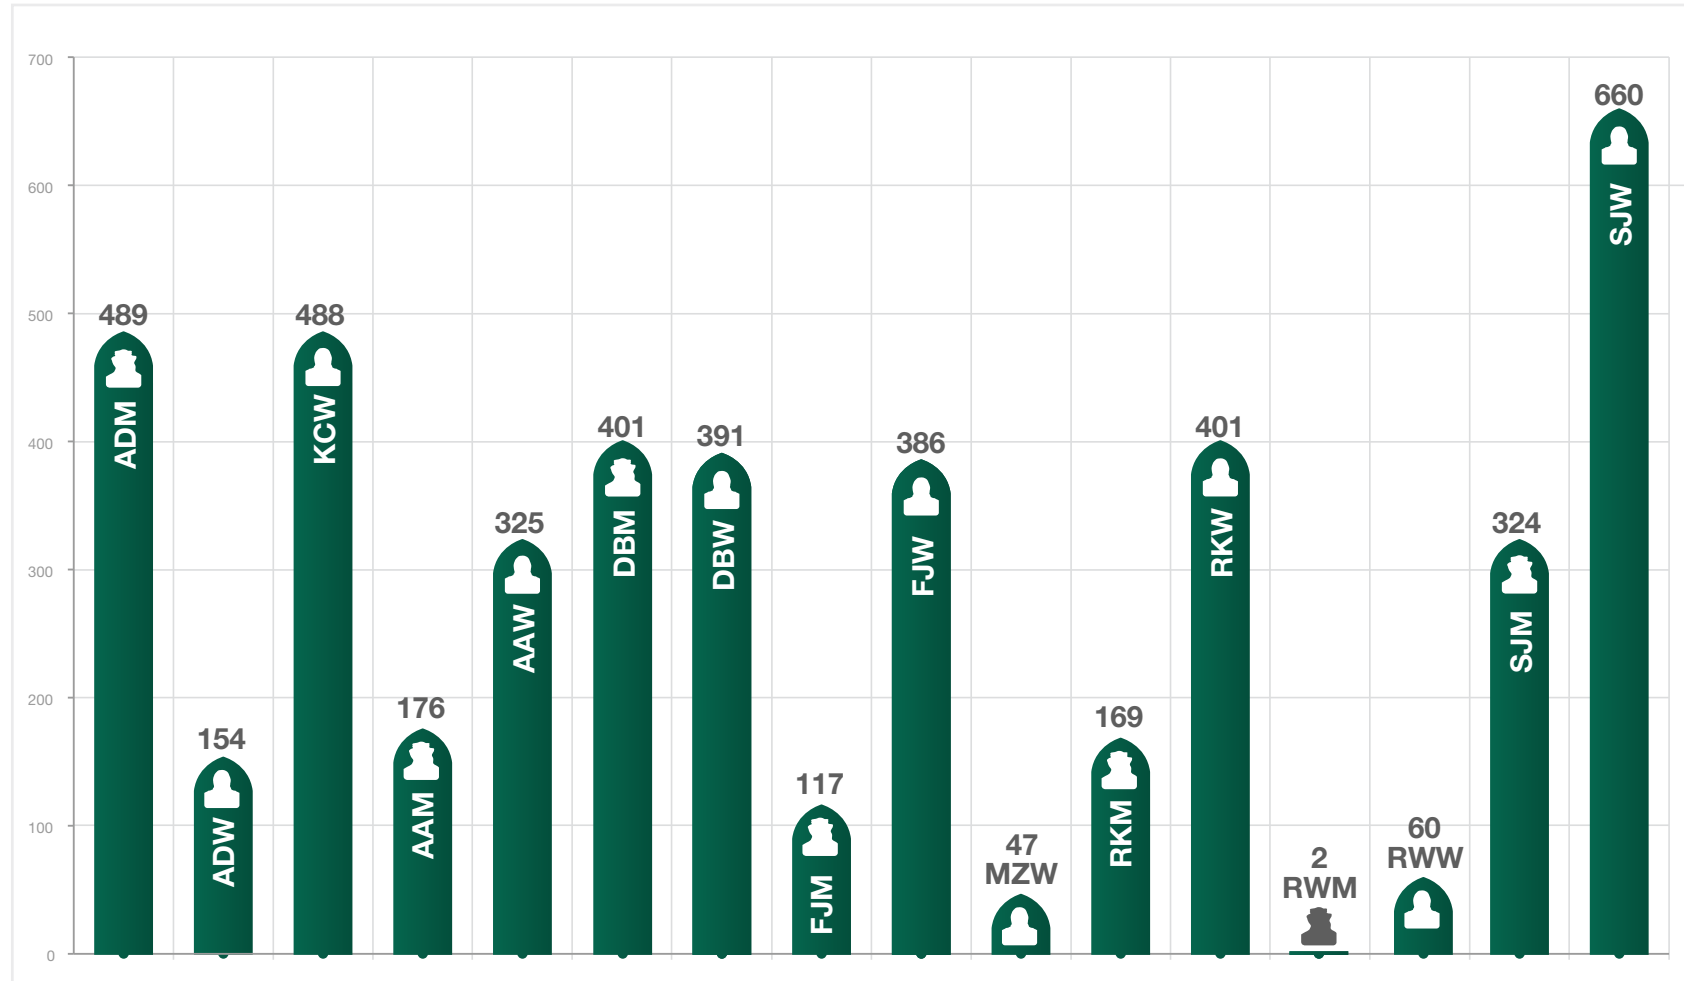

FOUNDATIONS ENROLLMENT BY CAMPUS AND LEVEL

Academic Year 2016-17

Campus	Level 1	Level 2	Level 3	Level 4	Total
Abu Dhabi Men's (ADM)	296	50	61	82	489
Abu Dhabi Women's (ADW)	111	11	12	20	154
Abu Dhabi Women's - Khalifa City (KCW)	251	71	84	82	488
Al Ain Men's (AAM)	61	25	25	65	176
Al Ain Women's (AAW)	136	46	56	87	325
Dubai Men's (DBM)	48	37	42	274	401
Dubai Women's (DBW)	41	60	131	159	391
Fujairah Men's (FJM)	51	23	10	33	117
Fujairah Women's (FJW)	166	82	79	59	386
Madinat Zayed Men's (MZM)	-	-	-	-	-
Madinat Zayed Women's (MZW)	20	3	8	16	47
Ras Al Khaimah Men's (RKM)	54	26	20	69	169
Ras Al Khaimah Women's (RKW)	118	80	91	112	401
Ruwais Men's (RWM)				2	2
Ruwais Women's (RWW)	14	13	19	14	60
Sharjah Men's (SJM)	53	44	42	185	324
Sharjah Women's (SJW)	108	71	107	374	660
Total	1528	642	787	1633	4590

*Enrollment Count as at 22 September, 2016.

Foundations Enrollment by Level

Foundations Enrollment by Campus

* MZM = Nil