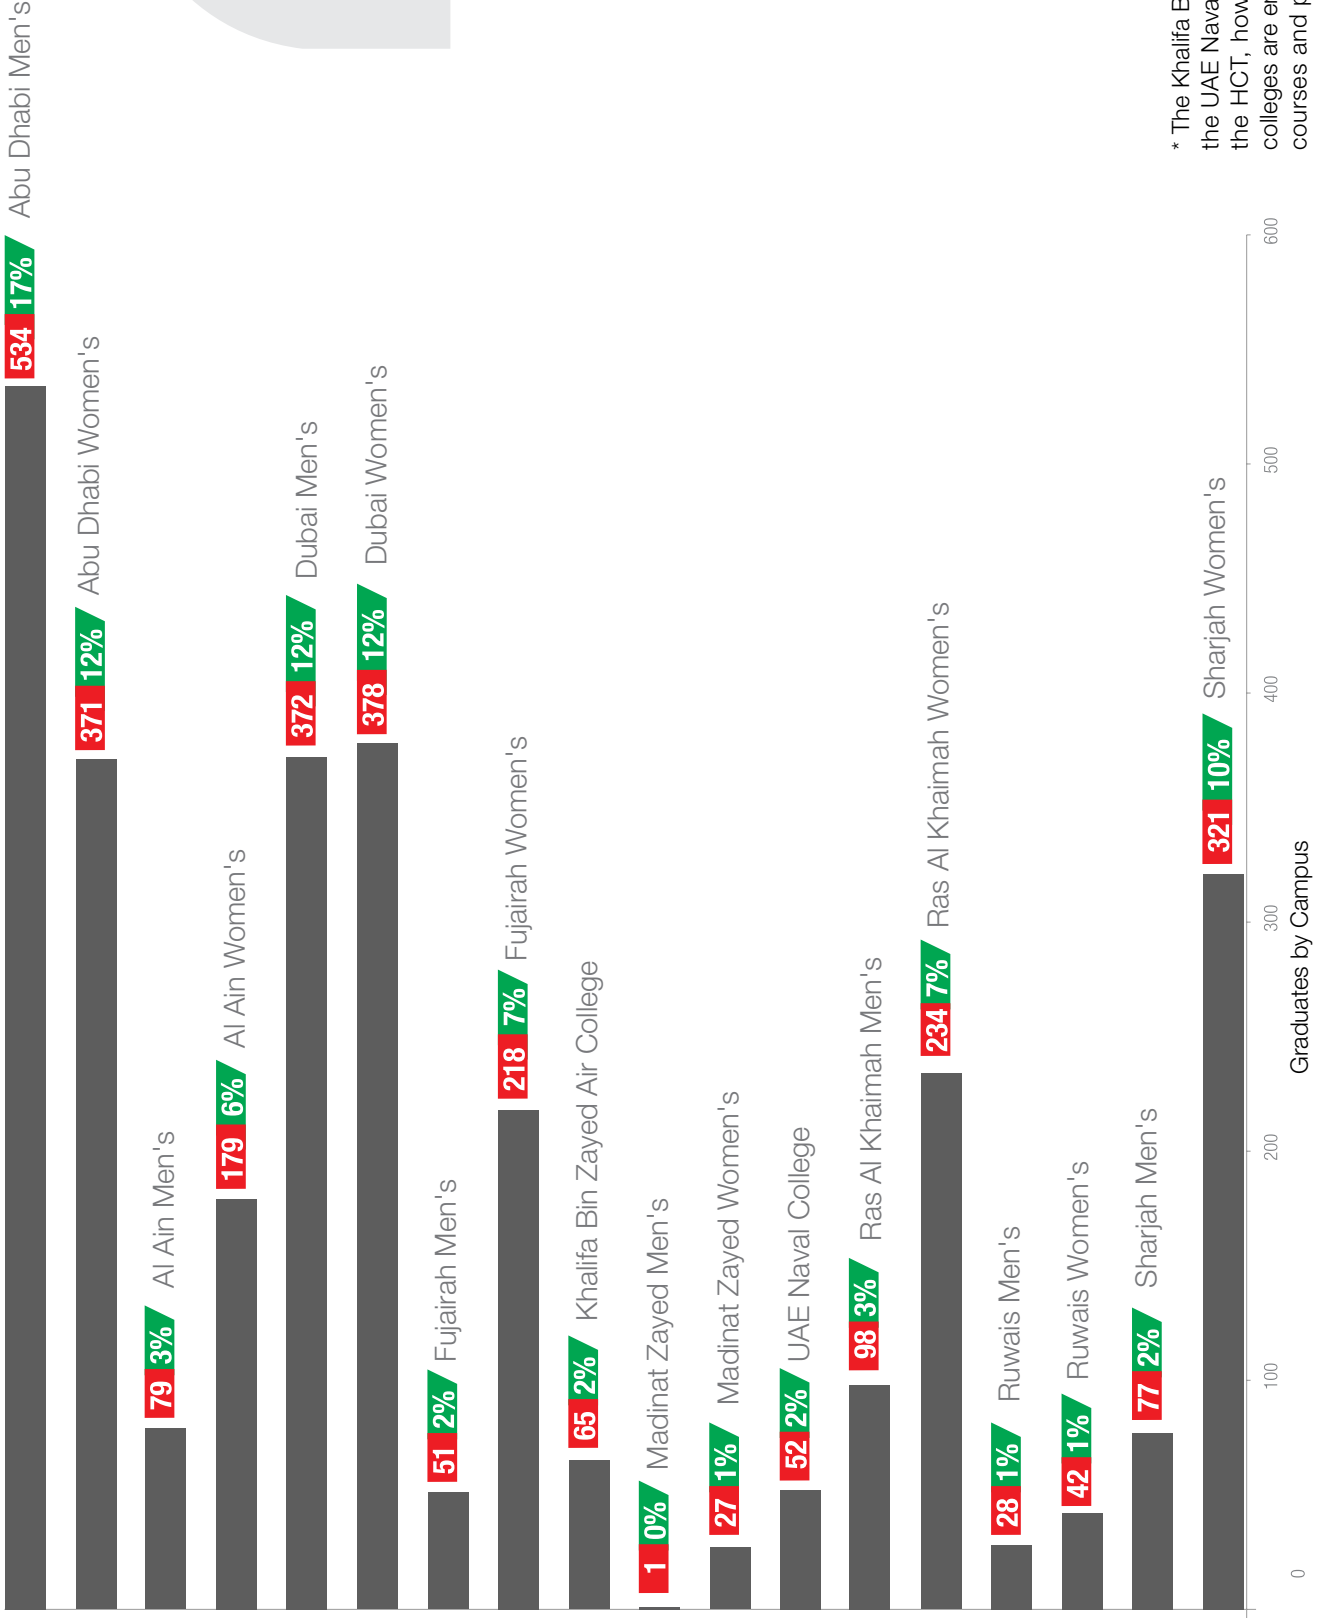

**GRADUATES BY CAMPUS****Academic Year 2015-16**

Campus	No. of Graduates*	%
Abu Dhabi Men's	534	17%
Abu Dhabi Women's	371	12%
Al Ain Men's	79	3%
Al Ain Women's	179	6%
Dubai Men's	372	12%
Dubai Women's	378	12%
Fujairah Men's	51	2%
Fujairah Women's	218	7%
Khalifa Bin Zayed Air College	65	2%
Madinat Zayed Men's	1	0%
Madinat Zayed Women's	27	1%
UAE Naval College	52	2%
Ras Al Khaimah Men's	98	3%
Ras Al Khaimah Women's	234	7%
Ruwais Men's	28	1%
Ruwais Women's	42	1%
Sharjah Men's	77	2%
Sharjah Women's	321	10%
<b>Total</b>	<b>3127</b>	<b>100%</b>

\*Totals based on number of credentials earned.

Total number of students who completed the Work Readiness Programme in the AY 2015-2016 is 333.

\* The Khalifa Bin Zayed Air College and the UAE Naval College are not part of the HCT, however students at those colleges are enrolled in a range of HCT courses and programmes.