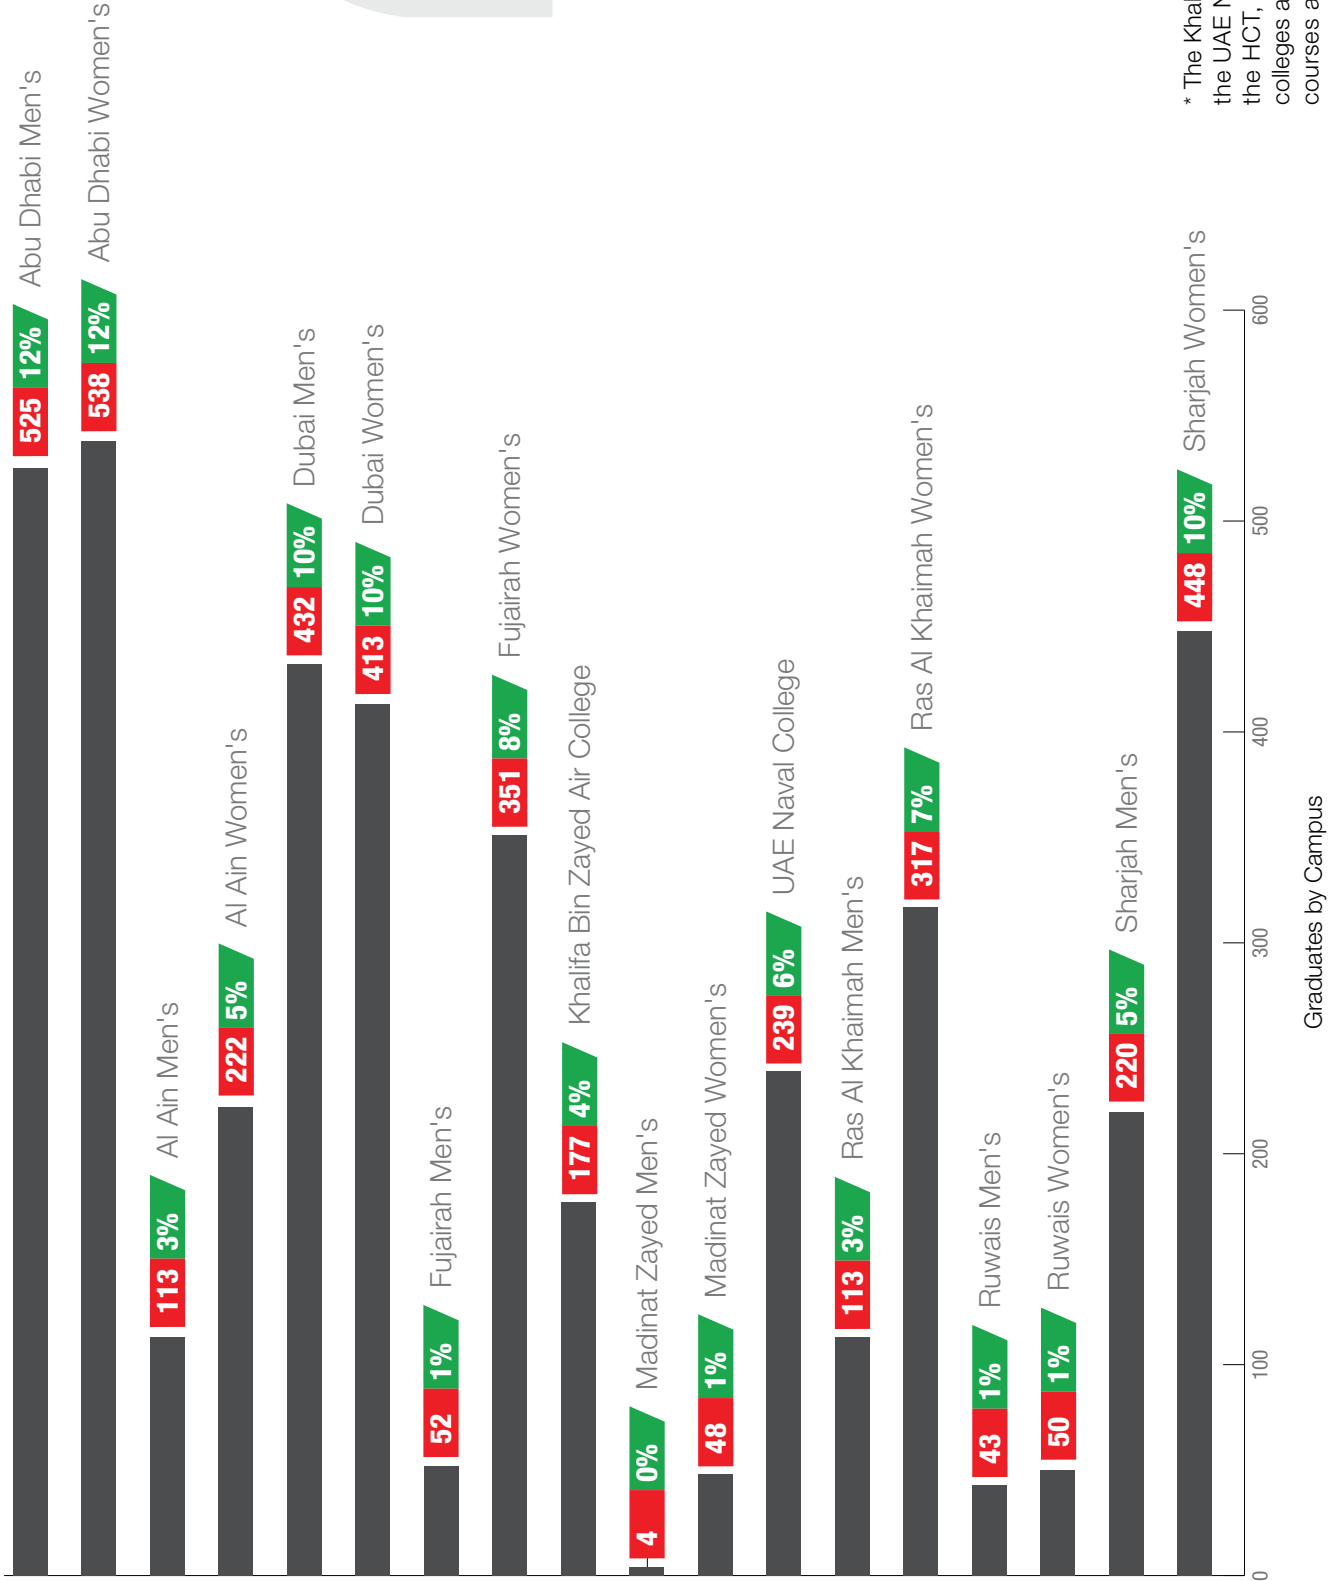

GRADUATES BY CAMPUS**Academic Year 2016-17**

Campus	No. of Graduates*	%
Abu Dhabi Men's	525	12%
Abu Dhabi Women's	538	12%
Al Ain Men's	113	3%
Al Ain Women's	222	5%
Dubai Men's	432	10%
Dubai Women's	413	10%
Fujairah Men's	52	1%
Fujairah Women's	351	8%
Khalifa Bin Zayed Air College	177	4%
Madinat Zayed Men's	4	0%
Madinat Zayed Women's	48	1%
UAE Naval College	239	6%
Ras Al Khaimah Men's	113	3%
Ras Al Khaimah Women's	317	7%
Ruwais Men's	43	1%
Ruwais Women's	50	1%
Sharjah Men's	220	5%
Sharjah Women's	448	10%
Total	4,305	100%

*Totals based on number of credentials earned.

* The Khalifa Bin Zayed Air College and the UAE Naval College are not part of the HCT, however students at those colleges are enrolled in a range of HCT courses and programmes.