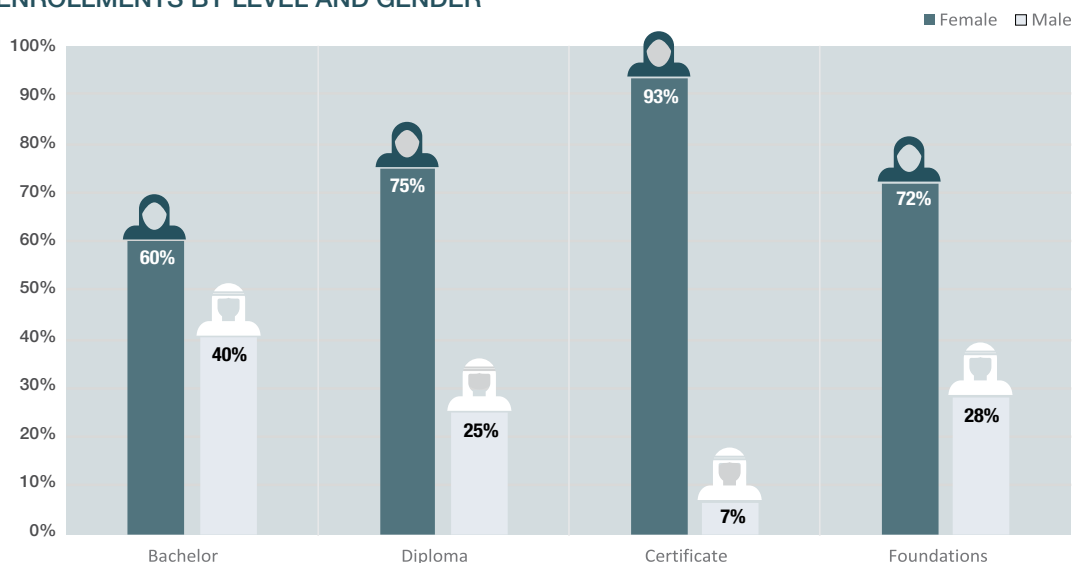

ENROLLMENTS BY LEVEL AND GENDER

Academic Year 2018-19

Level	Female	Male	Total
Bachelor	10,369	6,930	17,299
Diploma	3	1	4
Certificate	408	29	437
Foundations	2143	839	2,982
Grand Total	12,923	7,799	20,722

ENROLLMENTS BY LEVEL AND GENDER

ENROLLMENTS BY CAMPUS

Academic Year 2018-19

Campus	Total	%
Abu Dhabi Men's (ADM)	2,593	13%
Abu Dhabi Women's (ADW)	2,789	13%
Al Ain Men's (AAM)	718	3%
Al Ain Women's (AAW)	1,145	6%
Dubai Men's (DBM)	2,105	10%
Dubai Women's (DBW)	2,045	10%
Fujairah Men's (FJM)	415	2%
Fujairah Women's (FJW)	1,560	8%
Madinat Zayed Men's (MZM)	10	0%
Madinat Zayed Women's (MZW)	210	1%
Ras Al Khaimah Men's (RKM)	536	3%
Ras Al Khaimah Women's (RKW)	1,831	9%
Ruwais Men's (RWM)	141	1%
Ruwais Women's (RWW)	232	1%
Sharjah Men's (SJM)	1,416	7%
Sharjah Women's (SJW)	2,976	14%
Grand Total	20,722	100%