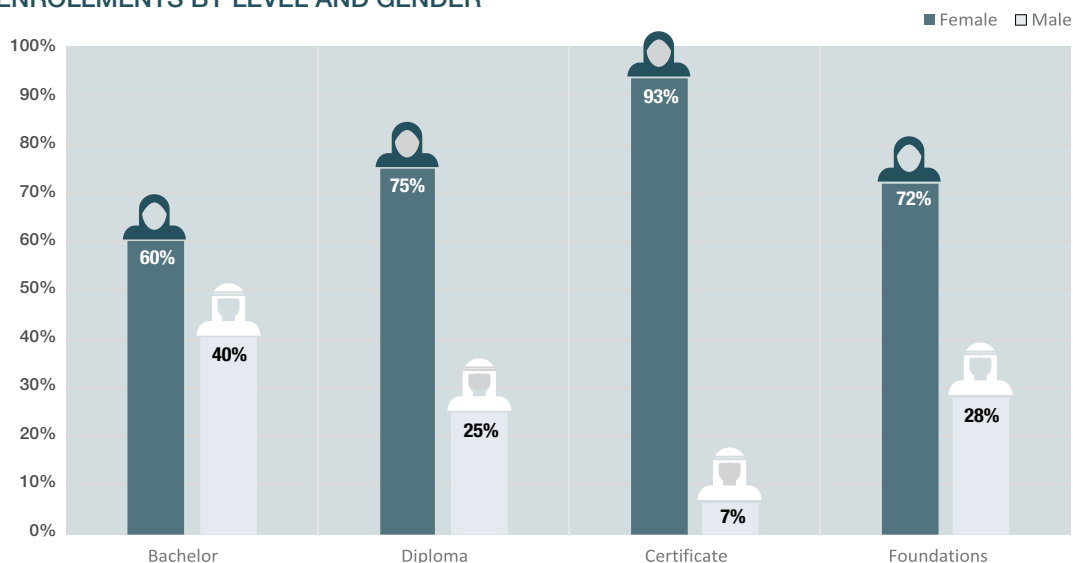

ENROLLMENTS BY LEVEL AND GENDER

Academic Year 2018-19

| Level | Female | Male | Total |
|--------------------|---------------|--------------|---------------|
| Bachelor | 10,369 | 6,930 | 17,299 |
| Diploma | 3 | 1 | 4 |
| Certificate | 408 | 29 | 437 |
| Foundations | 2143 | 839 | 2,982 |
| Grand Total | 12,923 | 7,799 | 20,722 |

ENROLLMENTS BY LEVEL AND GENDER

ENROLLMENTS BY CAMPUS

Academic Year 2018-19

| Campus | Total | % |
|------------------------------|---------------|-------------|
| Abu Dhabi Men's (ADM) | 2,593 | 13% |
| Abu Dhabi Women's (ADW) | 2,789 | 13% |
| Al Ain Men's (AAM) | 718 | 3% |
| Al Ain Women's (AAW) | 1,145 | 6% |
| Dubai Men's (DBM) | 2,105 | 10% |
| Dubai Women's (DBW) | 2,045 | 10% |
| Fujairah Men's (FJM) | 415 | 2% |
| Fujairah Women's (FJW) | 1,560 | 8% |
| Madinat Zayed Men's (MZM) | 10 | 0% |
| Madinat Zayed Women's (MZW) | 210 | 1% |
| Ras Al Khaimah Men's (RKM) | 536 | 3% |
| Ras Al Khaimah Women's (RKW) | 1,831 | 9% |
| Ruwais Men's (RWM) | 141 | 1% |
| Ruwais Women's (RWW) | 232 | 1% |
| Sharjah Men's (SJM) | 1,416 | 7% |
| Sharjah Women's (SJW) | 2,976 | 14% |
| Grand Total | 20,722 | 100% |