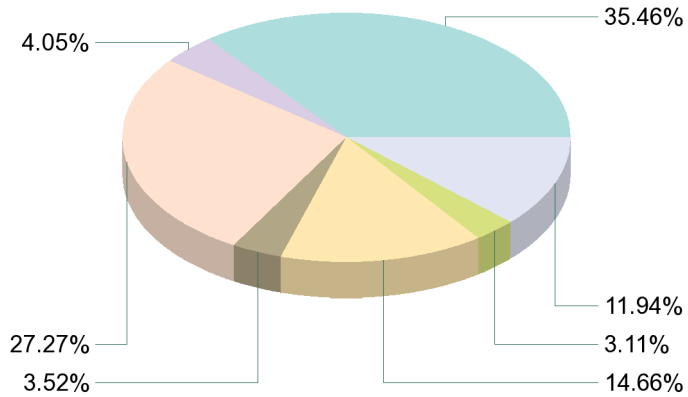

# ENROLLMENTS BY ACADEMIC DIVISION AND GENDER

Academic Year 2012-2013

**All Enrollments**

**Male**

**Female**

	General Education	Applied Communications	Business	Education	Engineering Technology	Health Sciences	Computer & Information Science	Grand Total
<b>Male</b>	2,146	158	1,724	---	2,056	15	756	6,855
<b>Female</b>	4,267	574	3,209	637	595	547	1,403	11,232
<b>Total</b>	6,413	732	4,933	637	2,651	562	2,159	<b>18,087</b>