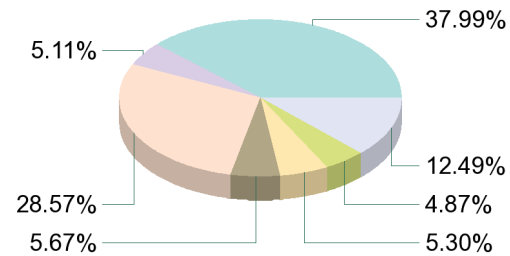

# ENROLLMENTS BY ACADEMIC DIVISION AND GENDER

Academic Year 2012-2013

**All Enrollments**

**Male**

**Female**

	General Education	Applied Communications	Business	Education	Engineering Technology	Health Sciences	Computer & Information Science	Grand Total
<b>Male</b>	2,146	158	1,724	---	2,056	15	756	6,855
<b>Female</b>	4,267	574	3,209	637	595	547	1,403	11,232
<b>Total</b>	6,413	732	4,933	637	2,651	562	2,159	<b>18,087</b>