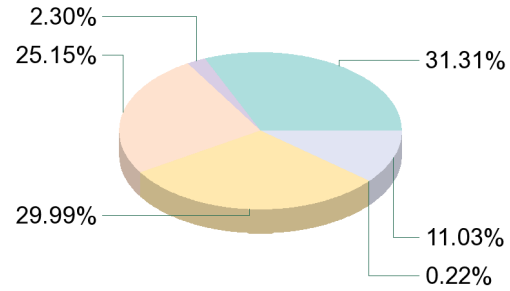

# ENROLLMENTS BY ACADEMIC DIVISION AND GENDER

Academic Year 2012-2013

**All Enrollments**

**Male**

**Female**

	General Education	Applied Communications	Business	Education	Engineering Technology	Health Sciences	Computer & Information Science	Grand Total
<b>Male</b>	2,146	158	1,724	---	2,056	15	756	6,855
<b>Female</b>	4,267	574	3,209	637	595	547	1,403	11,232
<b>Total</b>	6,413	732	4,933	637	2,651	562	2,159	<b>18,087</b>