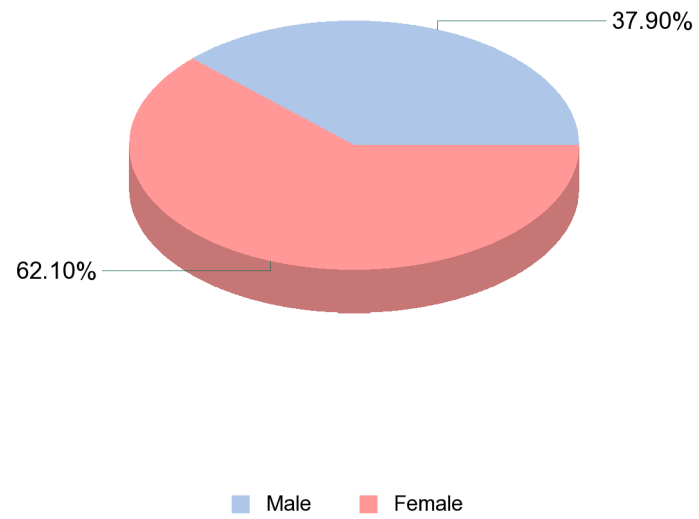

Gender

Enrollment Count as at 4th October, 2012.

In the Academic Year 2012-2013, an additional 107 students are sponsored by Abu Dhabi Education Council (ADEC) in specific programs.