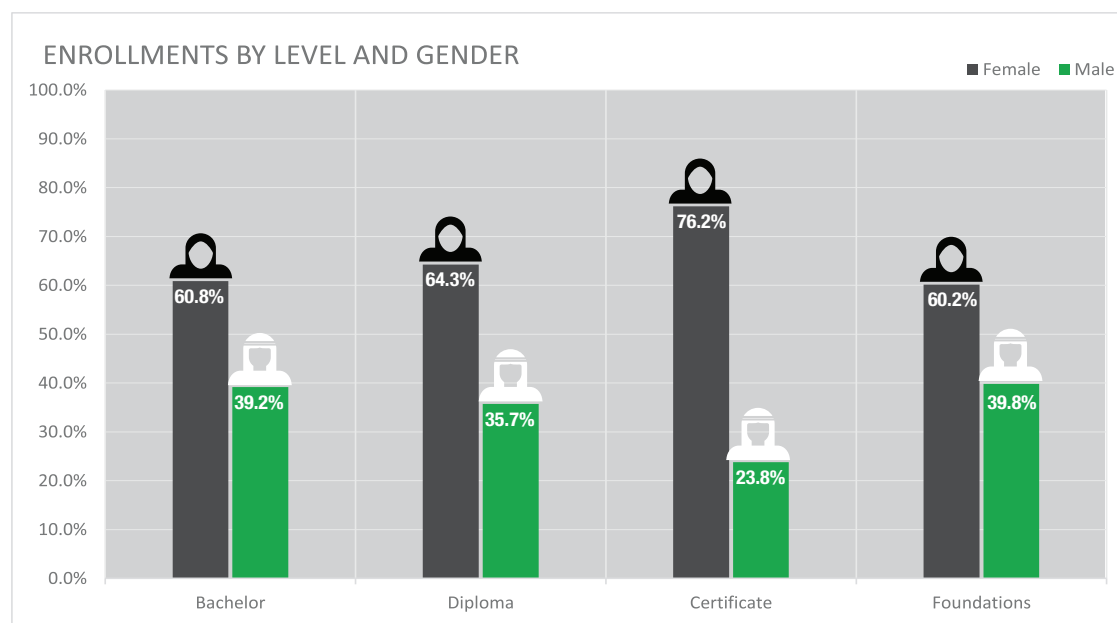

ENROLLMENTS BY LEVEL AND GENDER

Academic Year 2017-18

Level	Female	Male	Total
Bachelor	11,398	7,337	18,735
Diploma	18	10	28
Certificate	413	129	542
Foundations	1,644	1,088	2,732
Total	13,473	8,564	22,037

ENROLLMENTS BY CAMPUS

Academic Year 2017-18

Campus	Enrollment	%
Abu Dhabi Men's (ADM)	2,925	13%
Abu Dhabi Women's (ADW)	2,912	13%
Al Ain Men's (AAM)	766	3%
Al Ain Women's (AAW)	1,267	6%
Dubai Men's (DBM)	2,425	11%
Dubai Women's (DBW)	2,360	11%
Fujairah Men's (FJM)	436	2%
Fujairah Women's (FJW)	1,477	7%
Madinat Zayed Men's (MZM)	14	0%
Madinat Zayed Women's (MZW)	198	1%
Ras Al Khaimah Men's (RKM)	615	3%
Ras Al Khaimah Women's (RKW)	1,796	8%
Ruwais Men's (RWM)	166	1%
Ruwais Women's (RWW)	222	1%
Sharjah Men's (SJM)	1,451	7%
Sharjah Women's (SJW)	3,007	14%
Total	22,037	100%