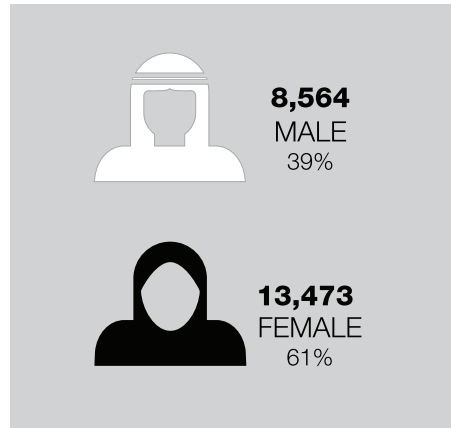

ENROLLMENTS BY DIVISION AND GENDER

Academic Year 2017-18

Division	Female	Male	Total
Applied Media	1,123	191	1,314
Business	3,425	1,406	4,831
Computer Information Science	2,261	1,375	3,636
Education	782	-	782
Engineering Technology & Sciences	2,720	4,284	7,004
Foundations	1,644	1,088	2,732
Health Sciences	1,105	91	1,196
Technical Studies Programme (TSP)	413	129	542
Total	13,473	8,564	22,037

ENROLLMENTS BY ACADEMIC DIVISION AND GENDER