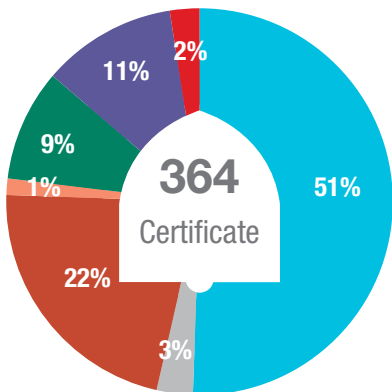

NEW STUDENT ENROLLMENTS BY EMIRATE AND LEVEL

Academic Year 2016-17

Emirate	Applied Bachelor	%	Certificate	%	New Foundations	%
Abu Dhabi	163	29%	184	51%	1,730	37%
Ajman	36	6%	11	3%	260	6%
Dubai	141	25%	80	22%	692	15%
Fujairah	19	3%	5	1%	310	7%
Ras Al Khaimah	82	14%	34	9%	581	13%
Sharjah	100	18%	41	11%	918	20%
Umm Al Quwain	28	5%	9	2%	140	3%
Total	569	100%	364	100%	4,631	100%

*Enrollment Count as at 22 September, 2016.

- Abu Dhabi
- Ajman
- Dubai
- Fujairah
- Ras Al Khaimah
- Sharjah
- Umm Al Quwain