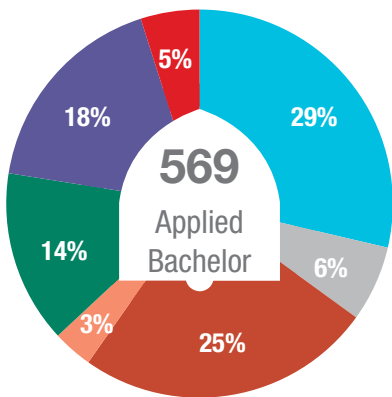

NEW STUDENT ENROLLMENTS BY EMIRATE AND LEVEL

Academic Year 2016-17

Emirate	Applied Bachelor	%	Certificate	%	New Foundations	%
Abu Dhabi	163	29%	184	51%	1,730	37%
Ajman	36	6%	11	3%	260	6%
Dubai	141	25%	80	22%	692	15%
Fujairah	19	3%	5	1%	310	7%
Ras Al Khaimah	82	14%	34	9%	581	13%
Sharjah	100	18%	41	11%	918	20%
Umm Al Quwain	28	5%	9	2%	140	3%
Total	569	100%	364	100%	4,631	100%

*Enrollment Count as at 22 September, 2016.

- Abu Dhabi
- Ajman
- Dubai
- Fujairah
- Ras Al Khaimah
- Sharjah
- Umm Al Quwain