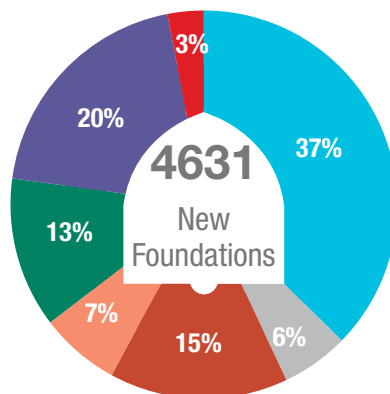

NEW STUDENT ENROLLMENTS BY EMIRATE AND LEVEL

Academic Year 2016-17

Emirate	Applied Bachelor	%	Certificate	%	New Foundations	%
Abu Dhabi	163	29%	184	51%	1,730	37%
Ajman	36	6%	11	3%	260	6%
Dubai	141	25%	80	22%	692	15%
Fujairah	19	3%	5	1%	310	7%
Ras Al Khaimah	82	14%	34	9%	581	13%
Sharjah	100	18%	41	11%	918	20%
Umm Al Quwain	28	5%	9	2%	140	3%
Total	569	100%	364	100%	4,631	100%

*Enrollment Count as at 22 September, 2016.

- Abu Dhabi
- Ajman
- Dubai
- Fujairah
- Ras Al Khaimah
- Sharjah
- Umm Al Quwain