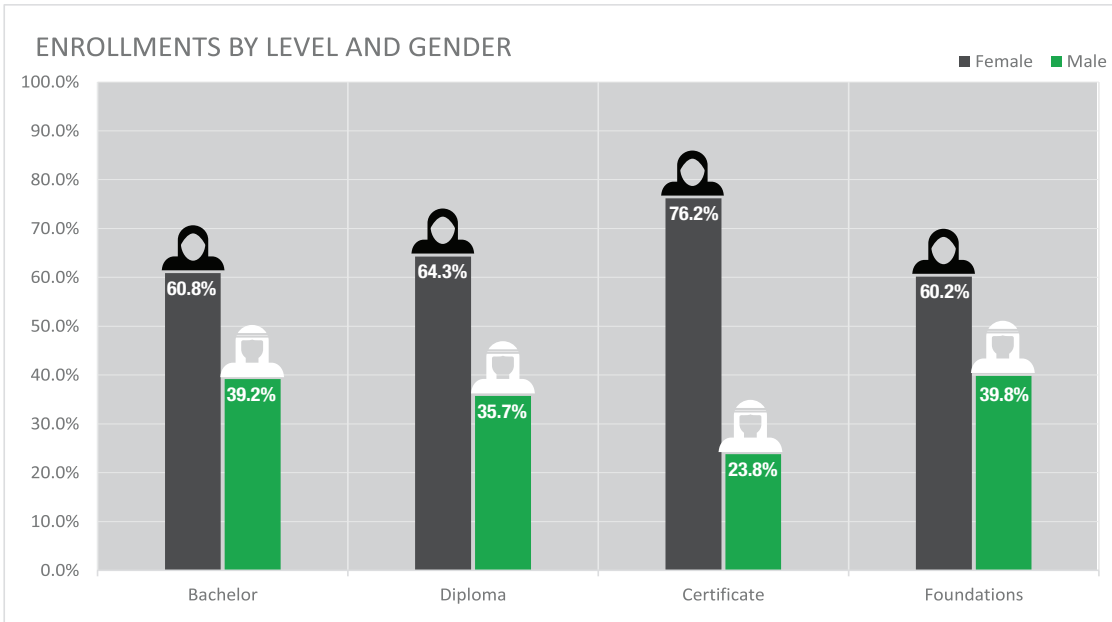

ENROLLMENTS BY LEVEL AND GENDER

Academic Year 2017-18

Level	Female	Male	Total
Bachelor	11,398	7,337	18,735
Diploma	18	10	28
Certificate	413	129	542
Foundations	1,644	1,088	2,732
Total	13,473	8,564	22,037

ENROLLMENTS BY CAMPUS

Academic Year 2017-18

Campus	Enrollment	%
Abu Dhabi Men's (ADM)	2,925	13%
Abu Dhabi Women's (ADW)	2,912	13%
Al Ain Men's (AAM)	766	3%
Al Ain Women's (AAW)	1,267	6%
Dubai Men's (DBM)	2,425	11%
Dubai Women's (DBW)	2,360	11%
Fujairah Men's (FJM)	436	2%
Fujairah Women's (FJW)	1,477	7%
Madinat Zayed Men's (MZM)	14	0%
Madinat Zayed Women's (MZW)	198	1%
Ras Al Khaimah Men's (RKM)	615	3%
Ras Al Khaimah Women's (RKW)	1,796	8%
Ruwais Men's (RWM)	166	1%
Ruwais Women's (RWW)	222	1%
Sharjah Men's (SJM)	1,451	7%
Sharjah Women's (SJW)	3,007	14%
Total	22,037	100%