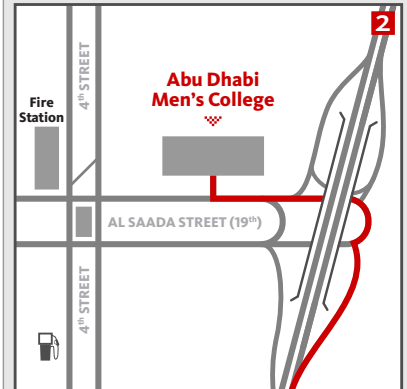

ABU DHABI MEN'S COLLEGE HIGHER COLLEGES OF TECHNOLOGY

PO BOX: 25035 TEL: (02) 445 1514 FAX: (02) 445 1571

AL AIN BRIDGE APPROACH

AL AIN BRIDGE EXIT

NOTES

Cross the Al Ain Bridge in the right hand lane. Take the first exit after the bridge and follow signs for the Eastern Ring Road.

AL SAADA STREET (19th) JUNCTION

NOTES

On the Eastern Ring Road (which becomes Al Salam Street), follow signs for Al Saada Street. Exit on the sliproad before the flyover and turn left beneath the bridge onto Al Saada. ADMC is located 200 m on the right and is signposted.

ABU DHABI MEN'S COLLEGE HIGHER COLLEGES OF TECHNOLOGY

PO BOX: 25035 TEL: (02) 445 1514 FAX: (02) 445 1571

MAQTA BRIDGE APPROACH

MAQTA BRIDGE EXIT

NOTES

Cross the Maqta Bridge in the right hand lane. Take the exit to the right after the bridge and follow signs for the Eastern Ring Road.