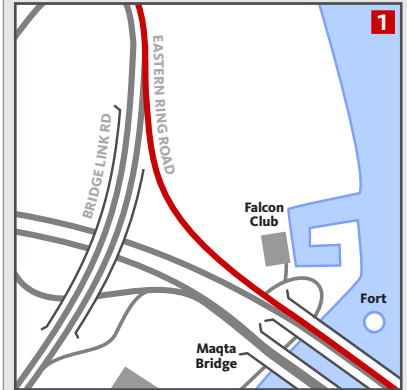

ABU DHABI MEN'S COLLEGE HIGHER COLLEGES OF TECHNOLOGY

PO BOX: 25035 TEL: (02) 445 1514 FAX: (02) 445 1571

AL AIN BRIDGE APPROACH

AL AIN BRIDGE EXIT

NOTES

Cross the Al Ain Bridge in the right hand lane. Take the first exit after the bridge and follow signs for the Eastern Ring Road.

AL SAADA STREET (19th) JUNCTION

NOTES

On the Eastern Ring Road (which becomes Al Salam Street), follow signs for Al Saada Street. Exit on the sliproad before the flyover and turn left beneath the bridge onto Al Saada. ADMC is located 200 m on the right and is signposted.

ABU DHABI MEN'S COLLEGE HIGHER COLLEGES OF TECHNOLOGY

PO BOX: 25035 TEL: (02) 445 1514 FAX: (02) 445 1571

MAQTA BRIDGE APPROACH

MAQTA BRIDGE EXIT

NOTES

Cross the Maqta Bridge in the right hand lane. Take the exit to the right after the bridge and follow signs for the Eastern Ring Road.