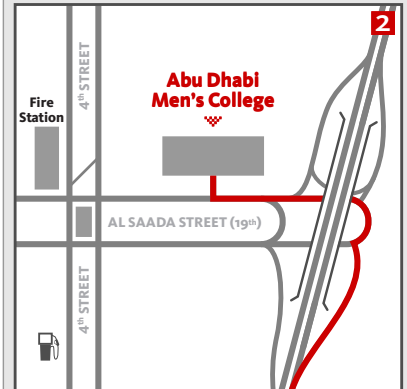

ABU DHABI MEN'S COLLEGE HIGHER COLLEGES OF TECHNOLOGY

PO BOX: 25035 TEL: (02) 445 1514 FAX: (02) 445 1571

AL AIN BRIDGE APPROACH

AL AIN BRIDGE EXIT

NOTES

Cross the Al Ain Bridge in the right hand lane. Take the first exit after the bridge and follow signs for the Eastern Ring Road.

AL SAADA STREET (19th) JUNCTION

NOTES

On the Eastern Ring Road (which becomes Al Salam Street), follow signs for Al Saada Street. Exit on the sliproad before the flyover and turn left beneath the bridge onto Al Saada. ADMC is located 200 m on the right and is signposted.

ABU DHABI MEN'S COLLEGE HIGHER COLLEGES OF TECHNOLOGY

PO BOX: 25035 TEL: (02) 445 1514 FAX: (02) 445 1571

MAQTA BRIDGE APPROACH

MAQTA BRIDGE EXIT

NOTES

Cross the Maqta Bridge in the right hand lane. Take the exit to the right after the bridge and follow signs for the Eastern Ring Road.