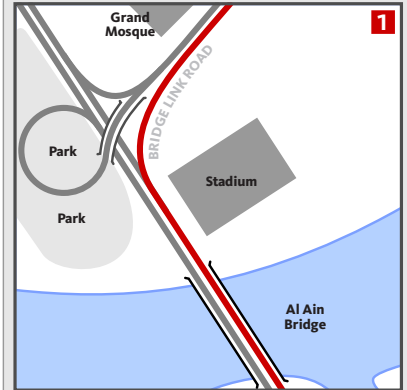

ABU DHABI MEN'S COLLEGE HIGHER COLLEGES OF TECHNOLOGY

PO BOX: 25035 TEL: (02) 445 1514 FAX: (02) 445 1571

AL AIN BRIDGE APPROACH

AL AIN BRIDGE EXIT

NOTES

Cross the Al Ain Bridge in the right hand lane. Take the first exit after the bridge and follow signs for the Eastern Ring Road.

AL SAADA STREET (19th) JUNCTION

NOTES

On the Eastern Ring Road (which becomes Al Salam Street), follow signs for Al Saada Street. Exit on the sliproad before the flyover and turn left beneath the bridge onto Al Saada. ADMC is located 200 m on the right and is signposted.

ABU DHABI MEN'S COLLEGE HIGHER COLLEGES OF TECHNOLOGY

PO BOX: 25035 TEL: (02) 445 1514 FAX: (02) 445 1571

MAQTA BRIDGE APPROACH

MAQTA BRIDGE EXIT

NOTES

Cross the Maqta Bridge in the right hand lane. Take the exit to the right after the bridge and follow signs for the Eastern Ring Road.