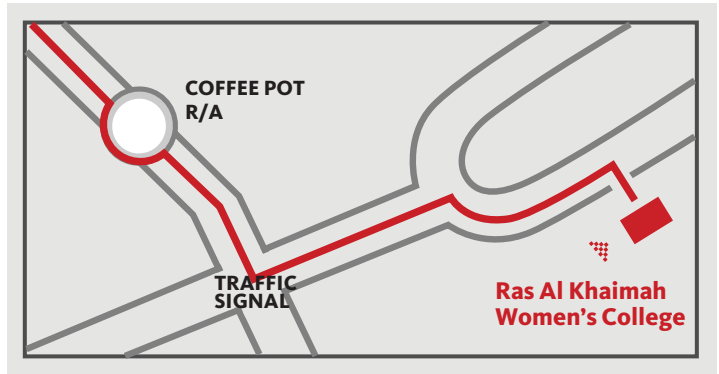

Locating RAK Women's College while coming from Al Ain and Fujairah

NOTES
 Turn left from the Khatt Roundabout and right from the RAK Airport Roundabout. Take a right from the Karran Roundabout till the Lantern R/A. Take a right at the Lantern R/A and go straight from the Pot R/A. Turn left at the first traffic light and continue straight. The road curves right till the Ras Al Khaimah Women's College is reached.

**RAS AL KHAIMAH WOMEN'S COLLEGE
 HIGHER COLLEGES OF TECHNOLOGY**

PO BOX: 4793 TEL: (07) 202 6600 FAX: (07) 221 0660

Locating RAK Women's College while coming from Abu Dhabi, Dubai and Sharjah

NOTES
 Turn right at the Clock Roundabout. Drive past the RAK Hotel and Police Officers Club (on the left) and turn right at the next roundabout. Drive past Tower Links Golf Club and go straight at the Lantern Roundabout and the Pot Roundabout. Turn left at the first traffic light and continue straight till the Ras Al Khaimah Women's College is reached.