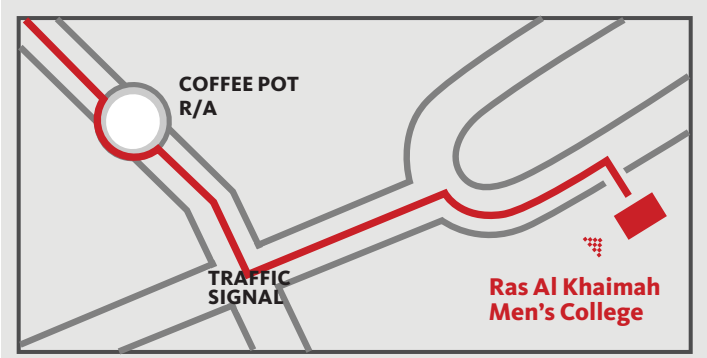

Locating RAK Women's College while coming from Al Ain and Fujairah

NOTES
 Turn left from the Khatt Roundabout and right from the RAK Airport Roundabout. Take a right from the Karran Roundabout till the Lantern R/A. Take a right at the Lantern R/A and go straight from the Pot R/A. Turn left at the first traffic light and continue straight. The road curves right till the Ras Al Khaimah Women's College is reached.

**RAS AL KHAIMAH WOMEN'S COLLEGE
 HIGHER COLLEGES OF TECHNOLOGY**

PO BOX: 4793 TEL: (07) 202 6600 FAX: (07) 221 0660

Locating RAK Women's College while coming from Abu Dhabi, Dubai and Sharjah

NOTES
 Turn right at the Clock Roundabout. Drive past the RAK Hotel and Police Officers Club (on the left) and turn right at the next roundabout. Drive past Tower Links Golf Club and go straight at the Lantern Roundabout and the Pot Roundabout. Turn left at the first traffic light and continue straight till the Ras Al Khaimah Women's College is reached.