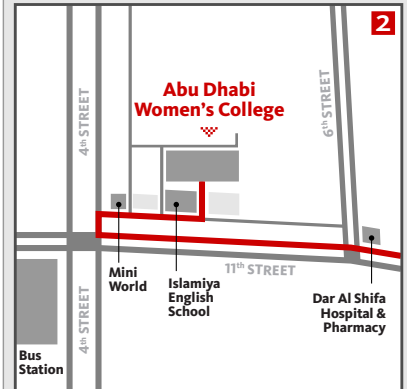

ABU DHABI WOMEN'S COLLEGE HIGHER COLLEGES OF TECHNOLOGY

PO BOX: 41012 TEL: (02) 641 3839 FAX: (02) 641 3456

AL AIN BRIDGE APPROACH

AL AIN BRIDGE EXIT

NOTES

Cross the Al Ain Bridge in the right hand lane. Take the first exit after the bridge and follow signs for the Eastern Ring Road.

LOCATING ADWC ON 11th STREET

NOTES

From the Eastern Ring Road, turn left onto 11th Street. Cross the traffic signals at 6th Street and turn right at 4th Street. Take the first road on the right, past Mini World. The entrance to ADWC is 200 m on the left, adjacent to Islamiya English School. ADWC is signposted at the school and at the turn on 4th Street.

ABU DHABI WOMEN'S COLLEGE HIGHER COLLEGES OF TECHNOLOGY

PO BOX: 41012 TEL: (02) 641 3839 FAX: (02) 641 3456

MAQTA BRIDGE APPROACH

MAQTA BRIDGE EXIT

NOTES

Cross the Maqta Bridge in the right hand lane. Take the exit to the right after the bridge and follow signs for the Eastern Ring Road.