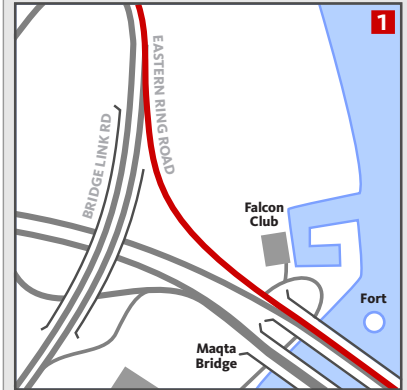

ABU DHABI WOMEN'S COLLEGE HIGHER COLLEGES OF TECHNOLOGY

PO BOX: 41012 TEL: (02) 641 3839 FAX: (02) 641 3456

AL AIN BRIDGE APPROACH

AL AIN BRIDGE EXIT

NOTES

Cross the Al Ain Bridge in the right hand lane. Take the first exit after the bridge and follow signs for the Eastern Ring Road.

LOCATING ADWC ON 11th STREET

NOTES

From the Eastern Ring Road, turn left onto 11th Street. Cross the traffic signals at 6th Street and turn right at 4th Street. Take the first road on the right, past Mini World. The entrance to ADWC is 200 m on the left, adjacent to Islamiya English School. ADWC is signposted at the school and at the turn on 4th Street.

ABU DHABI WOMEN'S COLLEGE HIGHER COLLEGES OF TECHNOLOGY

PO BOX: 41012 TEL: (02) 641 3839 FAX: (02) 641 3456

MAQTA BRIDGE APPROACH

MAQTA BRIDGE EXIT

NOTES

Cross the Maqta Bridge in the right hand lane. Take the exit to the right after the bridge and follow signs for the Eastern Ring Road.