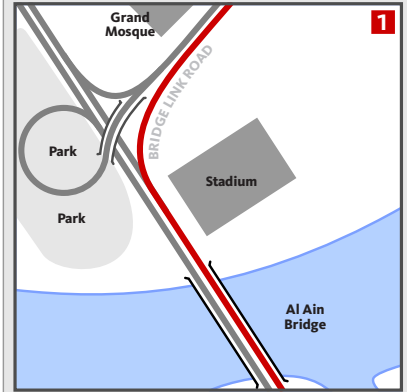

ABU DHABI WOMEN'S COLLEGE HIGHER COLLEGES OF TECHNOLOGY

PO BOX: 41012 TEL: (02) 641 3839 FAX: (02) 641 3456

AL AIN BRIDGE APPROACH

AL AIN BRIDGE EXIT

NOTES

Cross the Al Ain Bridge in the right hand lane. Take the first exit after the bridge and follow signs for the Eastern Ring Road.

LOCATING ADWC ON 11th STREET

NOTES

From the Eastern Ring Road, turn left onto 11th Street. Cross the traffic signals at 6th Street and turn right at 4th Street. Take the first road on the right, past Mini World. The entrance to ADWC is 200 m on the left, adjacent to Islamiya English School. ADWC is signposted at the school and at the turn on 4th Street.

ABU DHABI WOMEN'S COLLEGE HIGHER COLLEGES OF TECHNOLOGY

PO BOX: 41012 TEL: (02) 641 3839 FAX: (02) 641 3456

MAQTA BRIDGE APPROACH

MAQTA BRIDGE EXIT

NOTES

Cross the Maqta Bridge in the right hand lane. Take the exit to the right after the bridge and follow signs for the Eastern Ring Road.