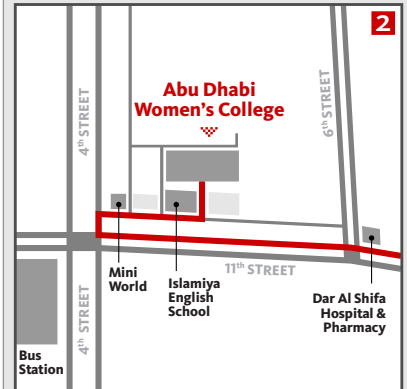

ABU DHABI WOMEN'S COLLEGE HIGHER COLLEGES OF TECHNOLOGY

PO BOX: 41012 TEL: (02) 641 3839 FAX: (02) 641 3456

AL AIN BRIDGE APPROACH

AL AIN BRIDGE EXIT

NOTES

Cross the Al Ain Bridge in the right hand lane. Take the first exit after the bridge and follow signs for the Eastern Ring Road.

LOCATING ADWC ON 11th STREET

NOTES

From the Eastern Ring Road, turn left onto 11th Street. Cross the traffic signals at 6th Street and turn right at 4th Street. Take the first road on the right, past Mini World. The entrance to ADWC is 200 m on the left, adjacent to Islamiya English School. ADWC is signposted at the school and at the turn on 4th Street.

ABU DHABI WOMEN'S COLLEGE HIGHER COLLEGES OF TECHNOLOGY

PO BOX: 41012 TEL: (02) 641 3839 FAX: (02) 641 3456

MAQTA BRIDGE APPROACH

MAQTA BRIDGE EXIT

NOTES

Cross the Maqta Bridge in the right hand lane. Take the exit to the right after the bridge and follow signs for the Eastern Ring Road.